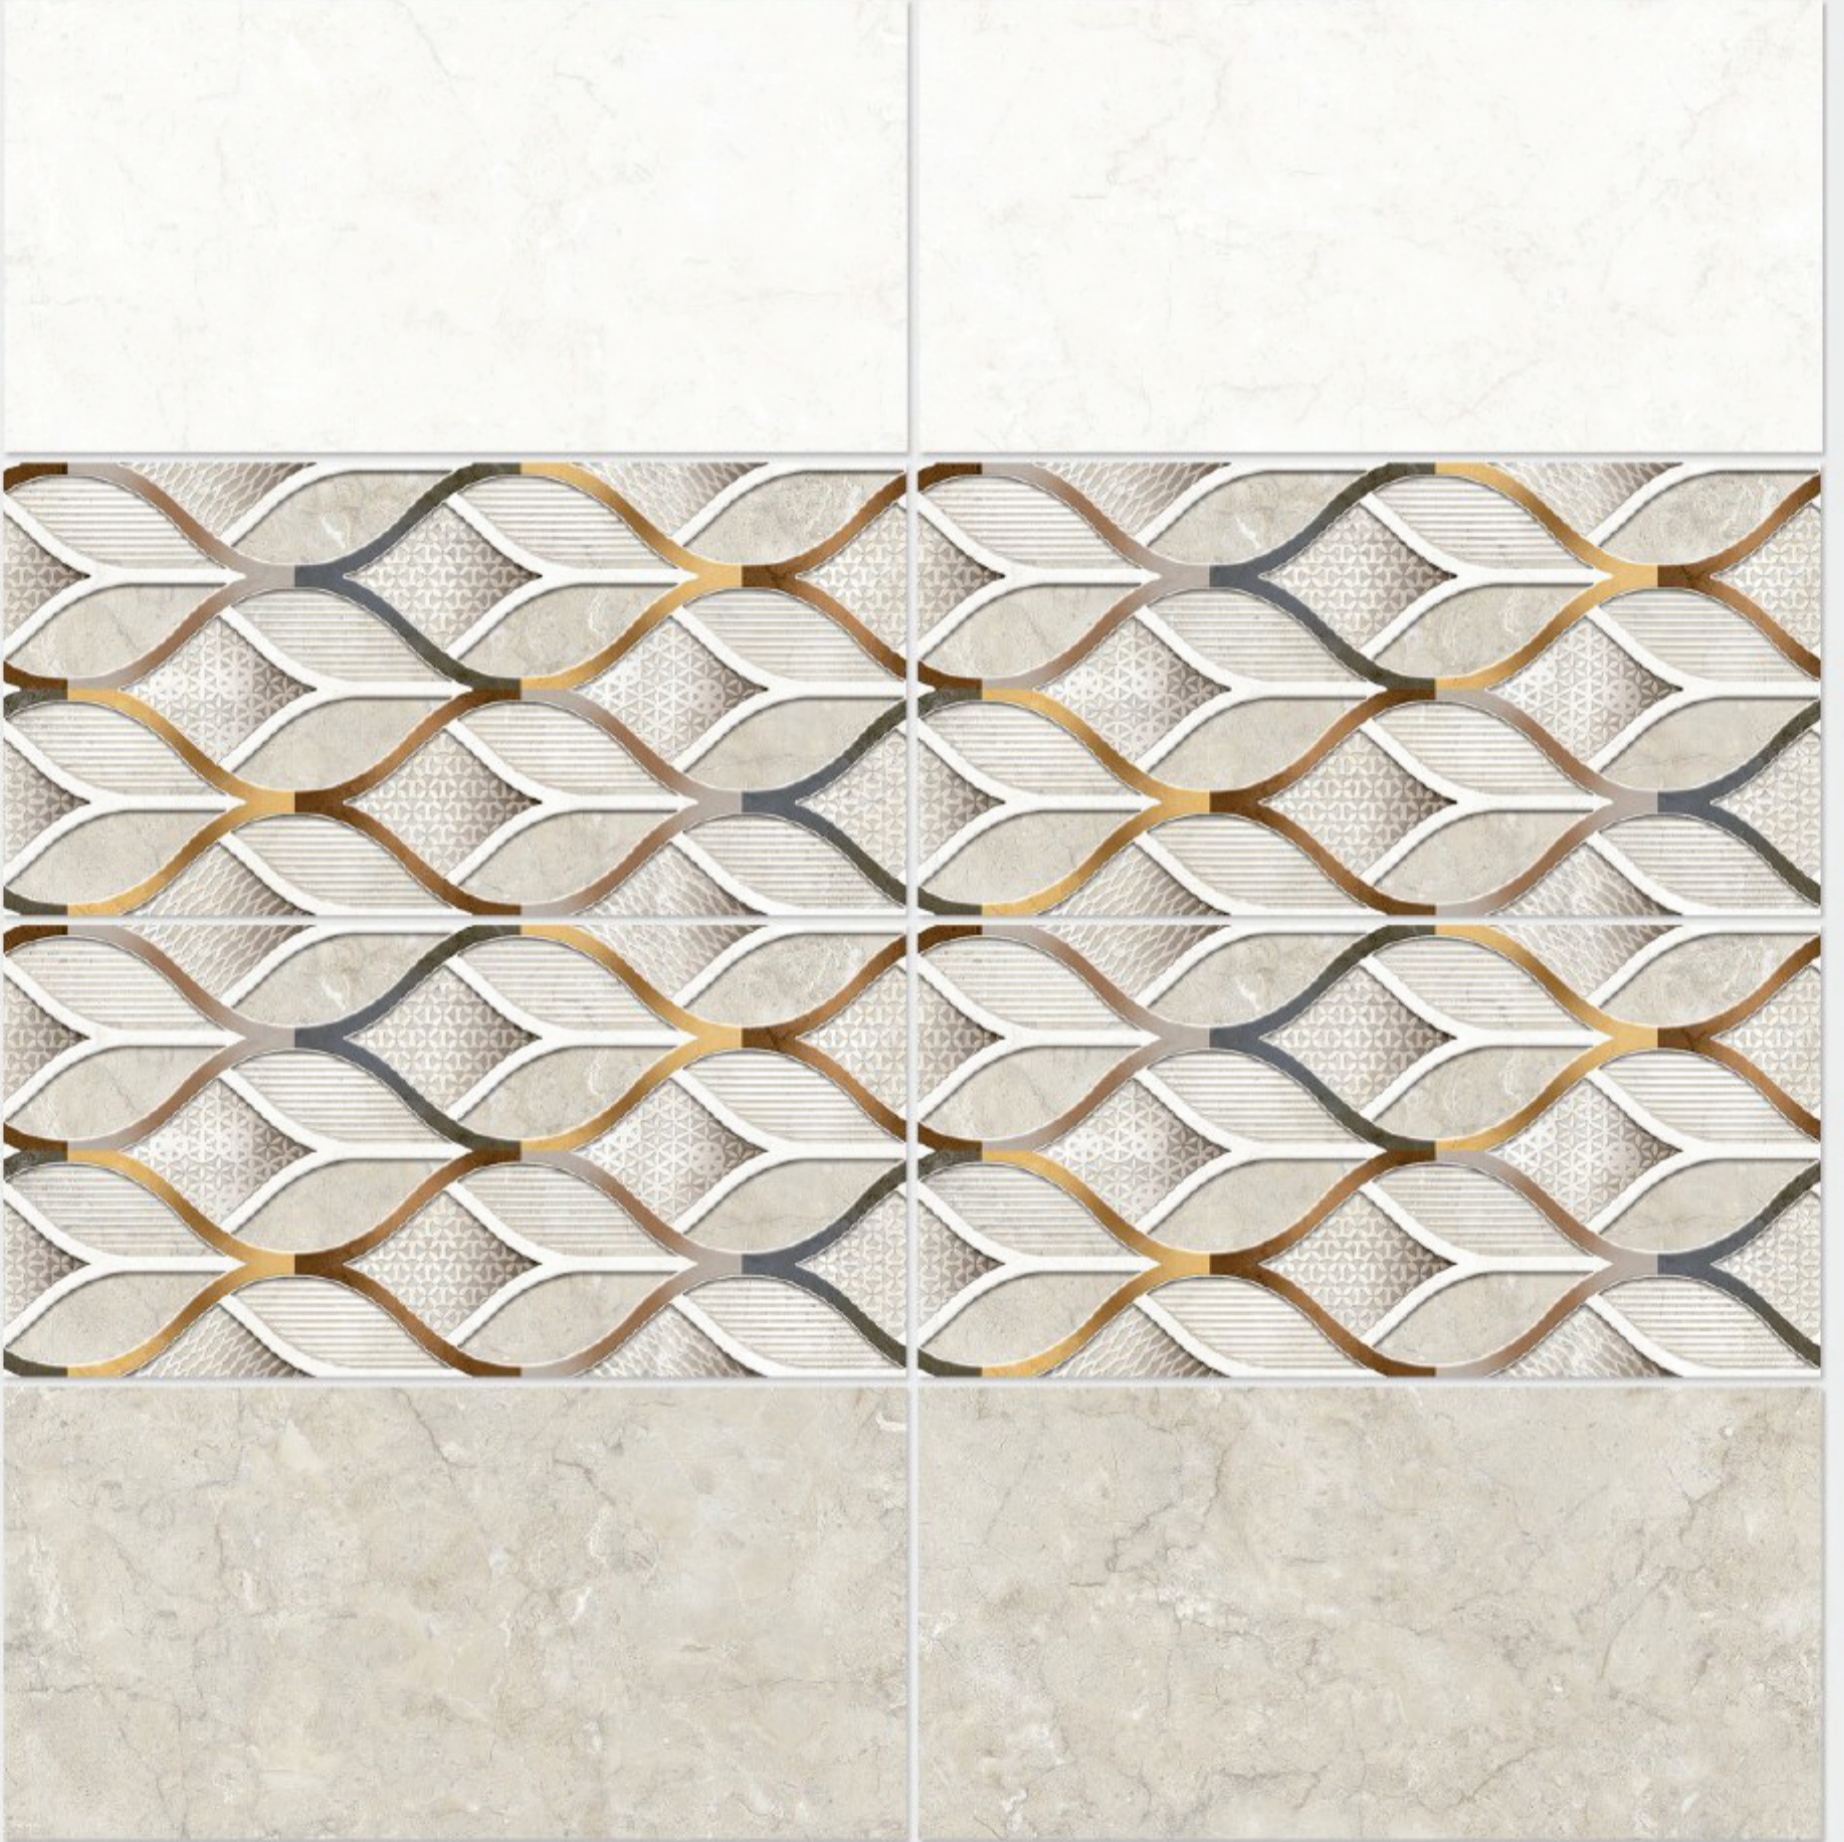

1079 L

1079 HL 1

1079 D

DIGITAL WALL TILES 300x600mm

Tile Shown
1079

resistant to salts | eco sustainable | fire proof | frost proof | random design

Finish: **Glossy**

1080 L