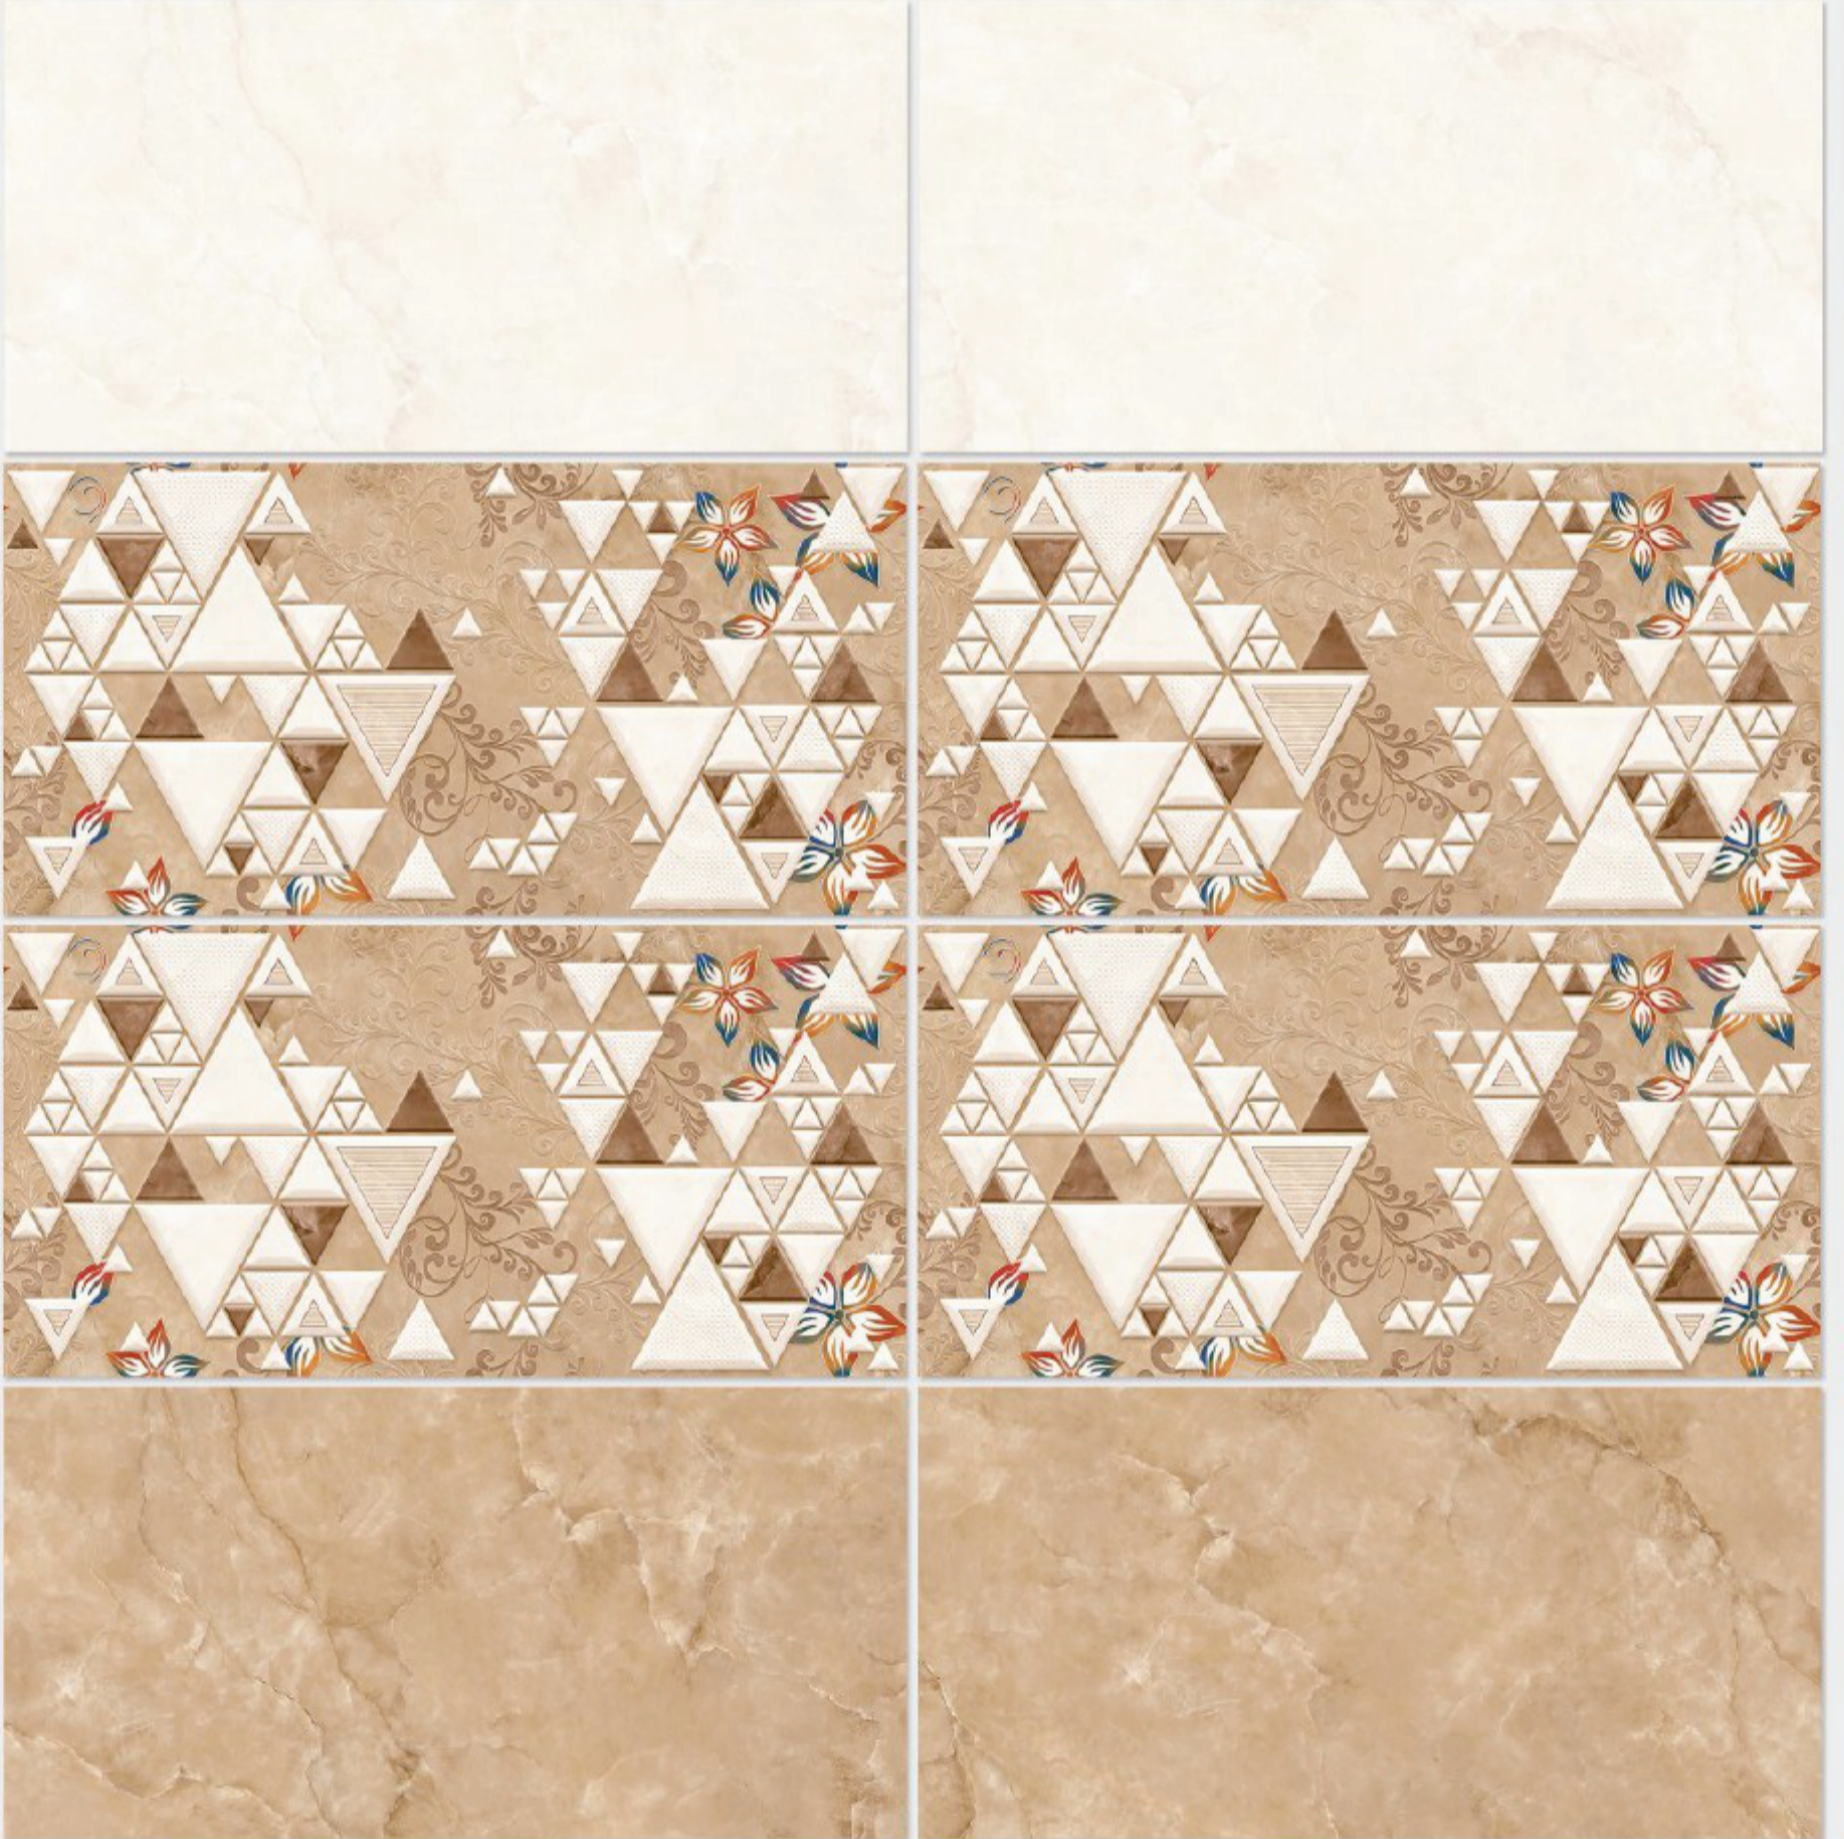

Tile Shown
1066

resistant to salts | eco sustainable | fire proof | frost proof | random design

Finish: **Glossy**

1067 L

1067HL 1

1067 D

DIGITAL WALL TILES 300x600mm

Tile Shown
1067