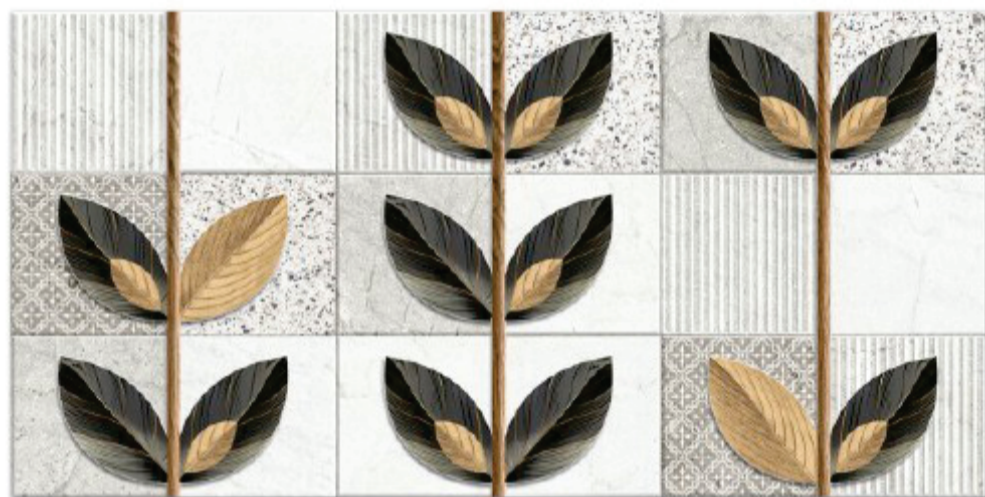

1046 L

1046 HL 1

1046 D

DIGITAL WALL TILES 300x600mm

Tile Shown
1046

resistant to salts | eco sustainable | fire proof | frost proof | random design

Finish: **Glossy**

1047 L