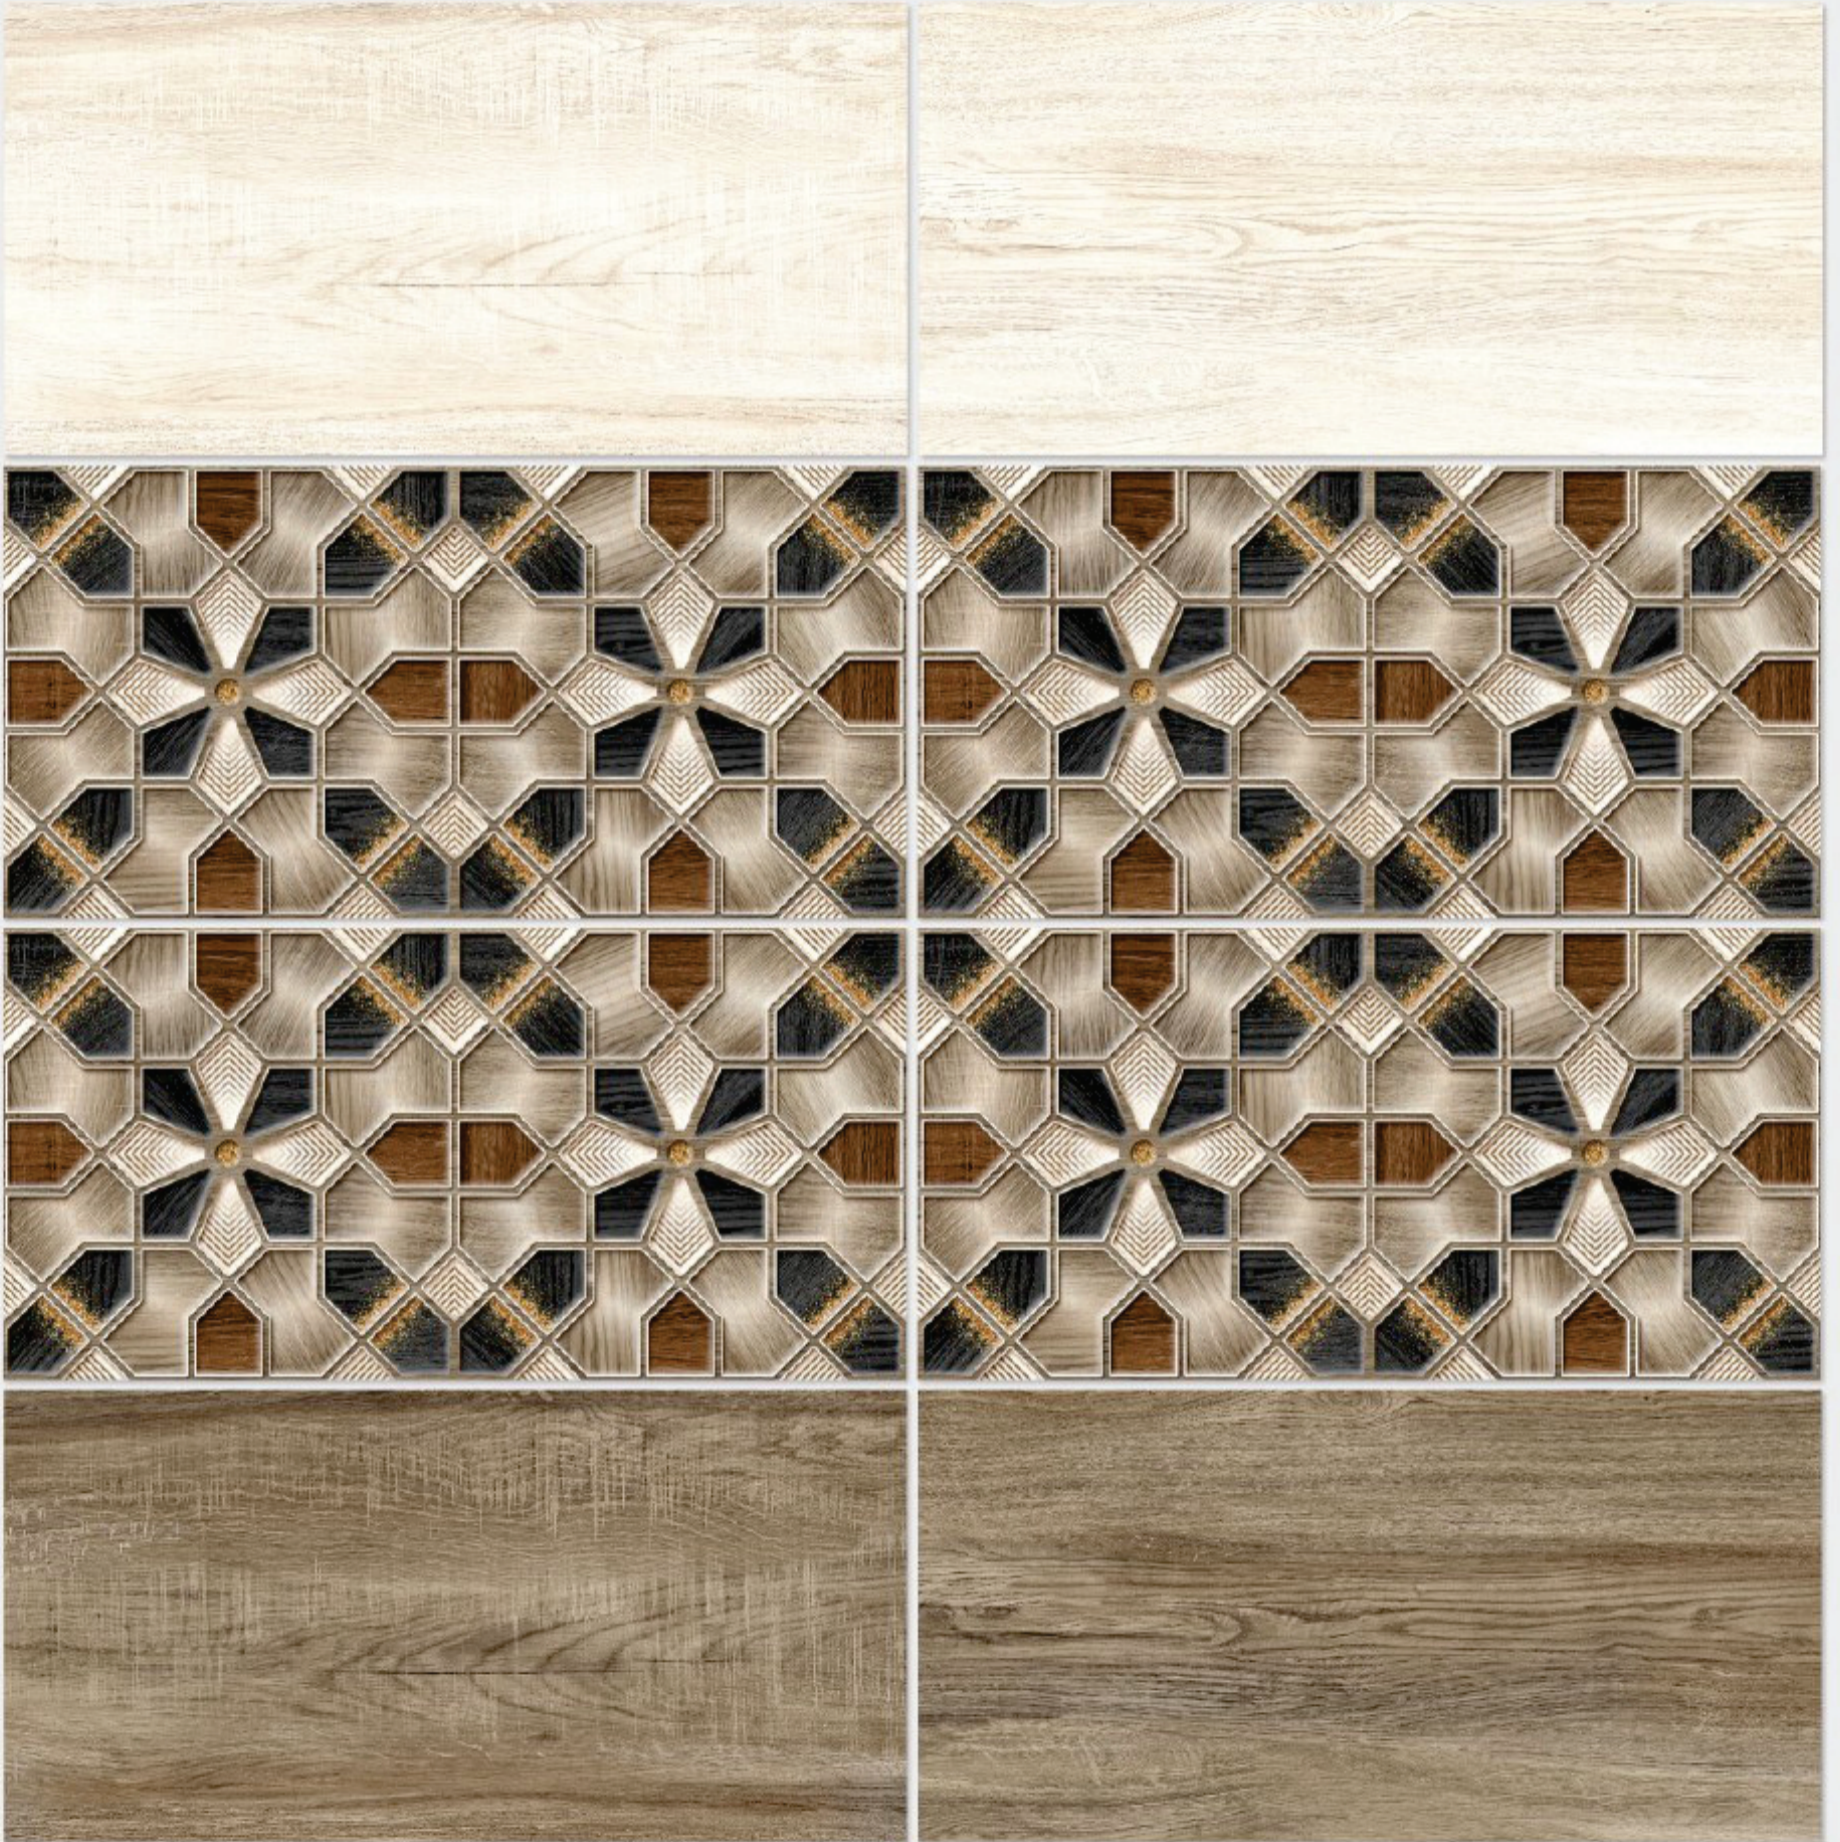

Tile Shown
1042

resistant to salts | eco sustainable | fire proof | frost proof | random design

Finish: **Glossy**

1043 L

1043 HL 1

1043 D

DIGITAL WALL TILES 300x600mm

Tile Shown
1043