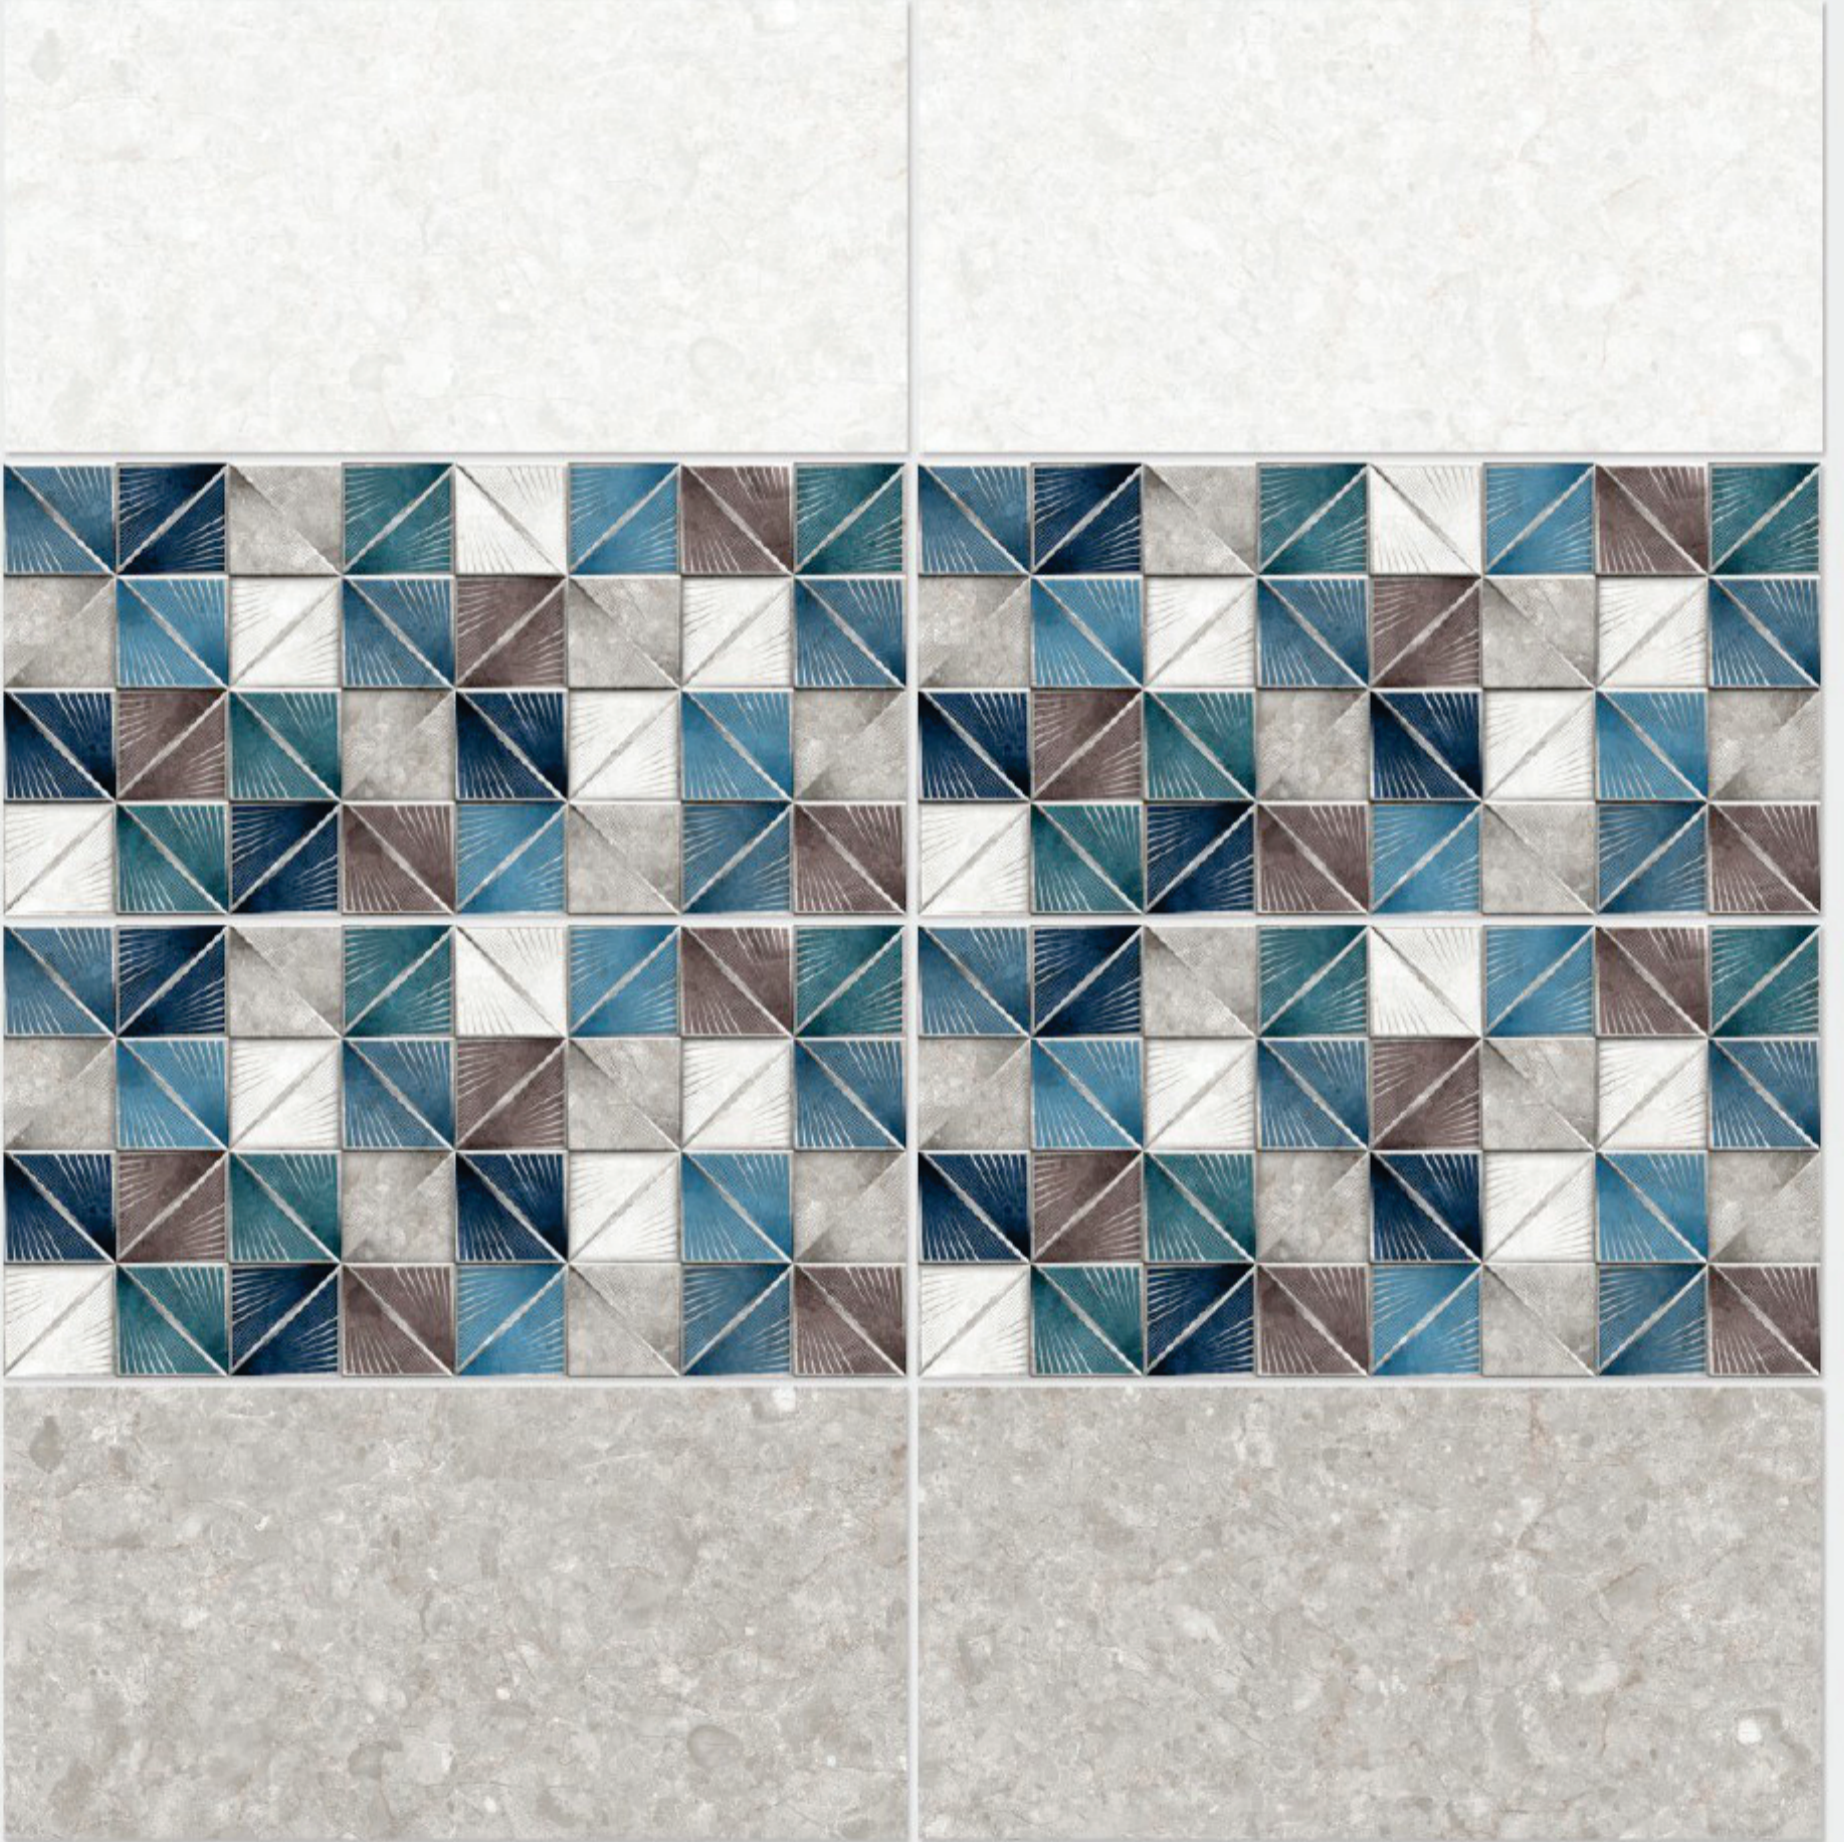

1077 D

Tile Shown
1077