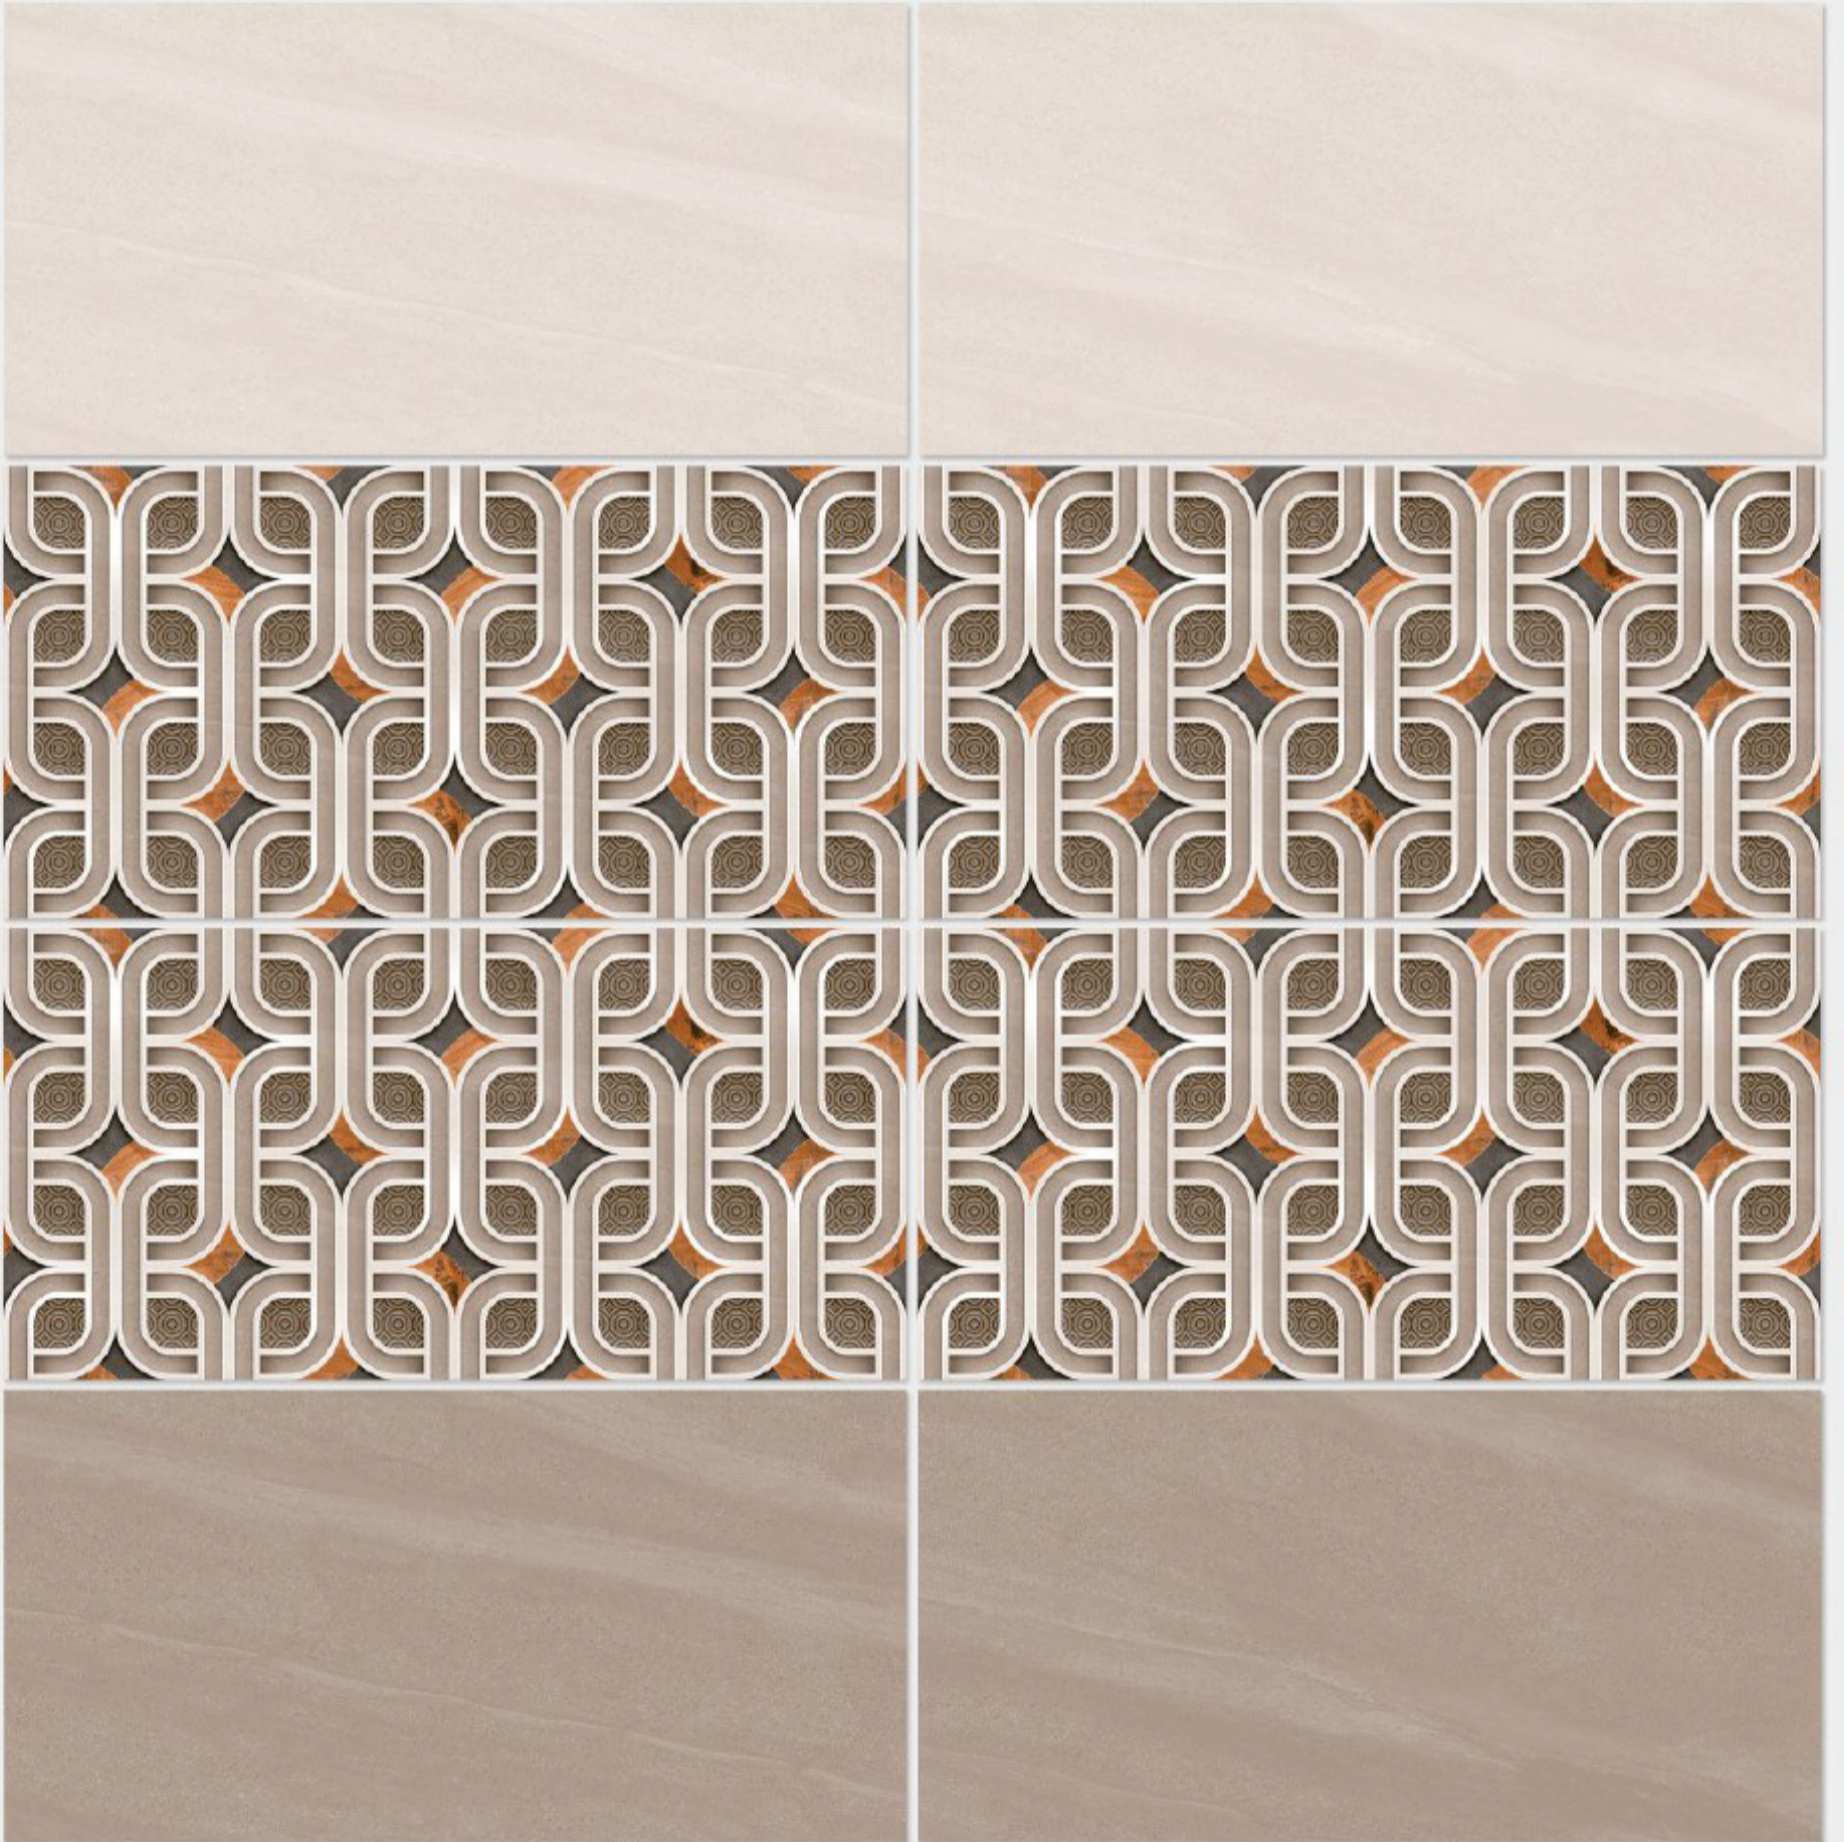

1062 L

1062 HL 1

1062 D

DIGITAL WALL TILES 300x600mm

Tile Shown
1062

resistant to salts | eco sustainable | fire proof | frost proof | random design

Finish: **Glossy**

1063 L