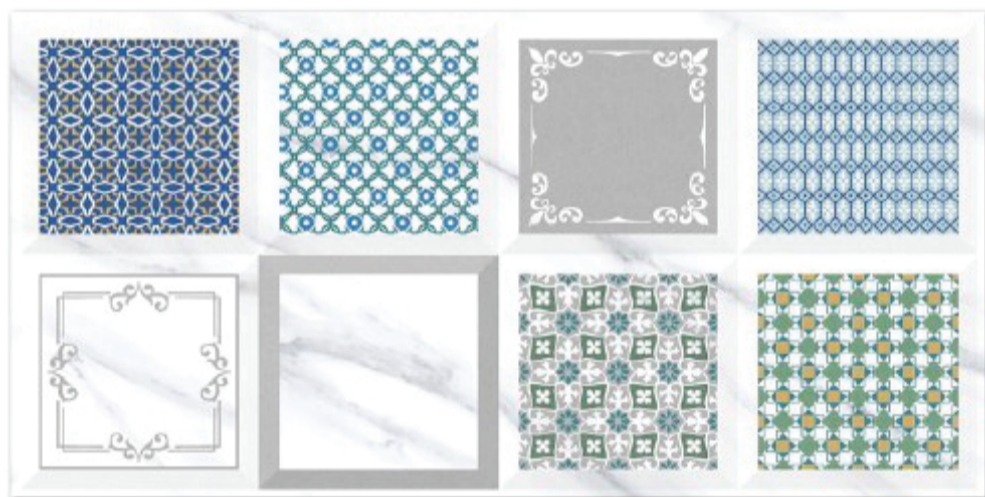

resistant to salts | eco sustainable | fire proof | frost proof | random design

Finish: **Glossy**

1061 L

DIGITAL WALL TILES 300x600mm