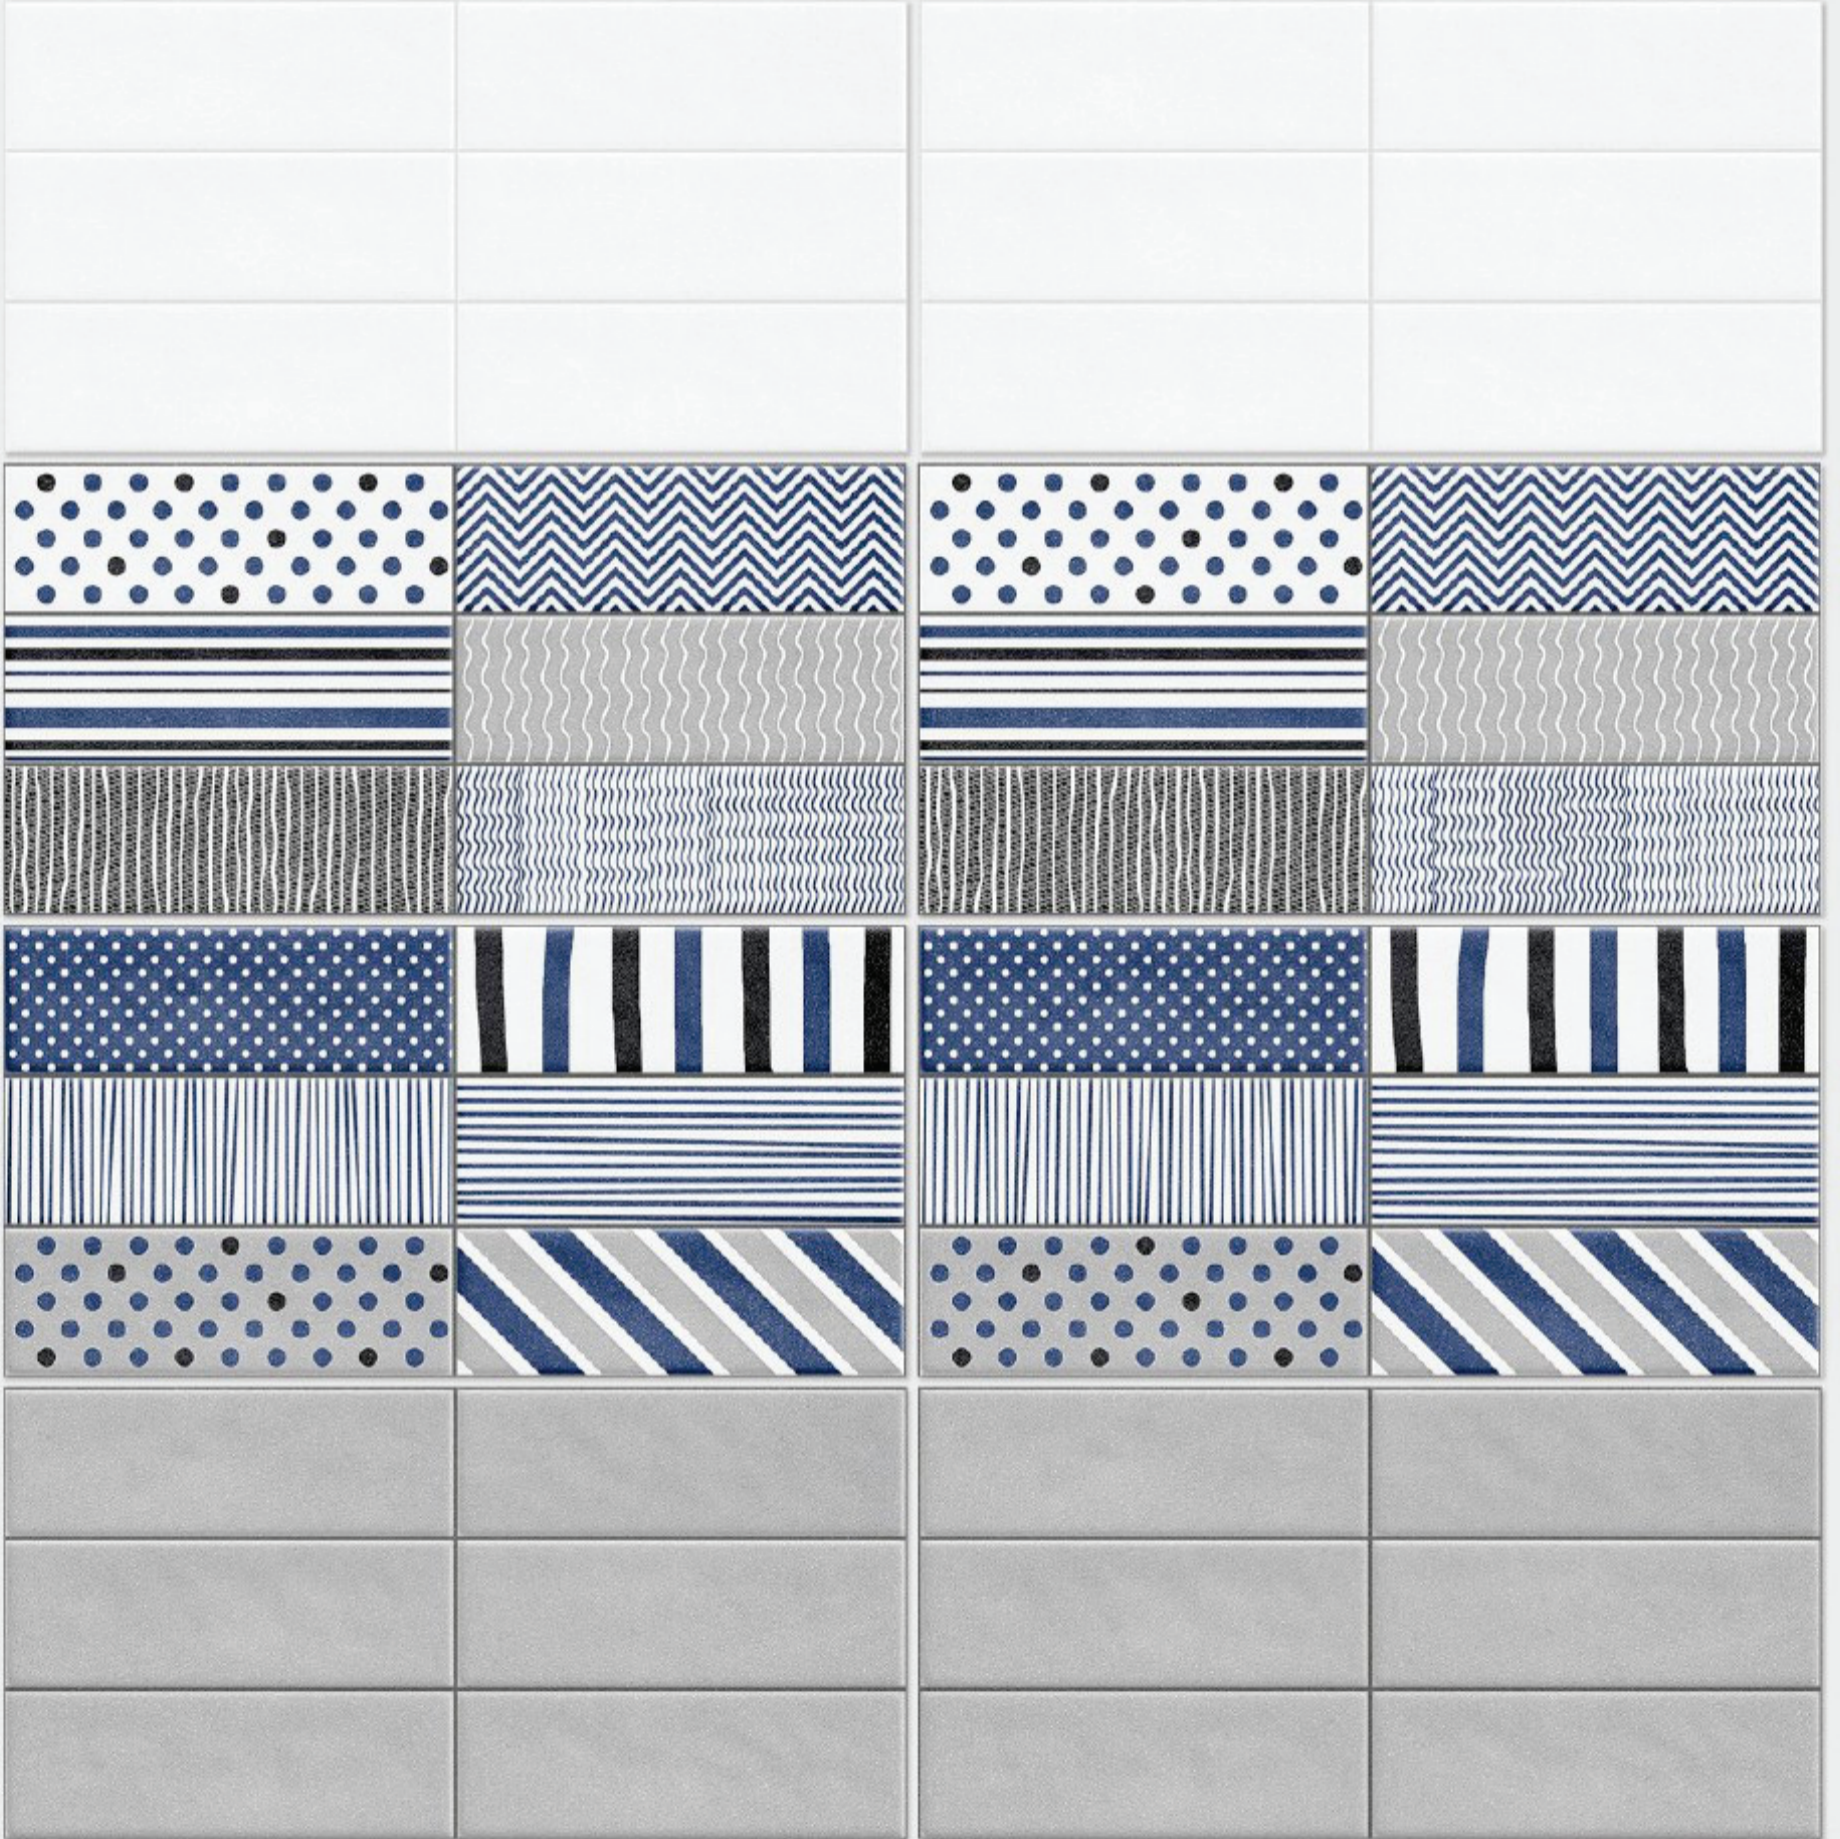

1060 D

Tile Shown
1060