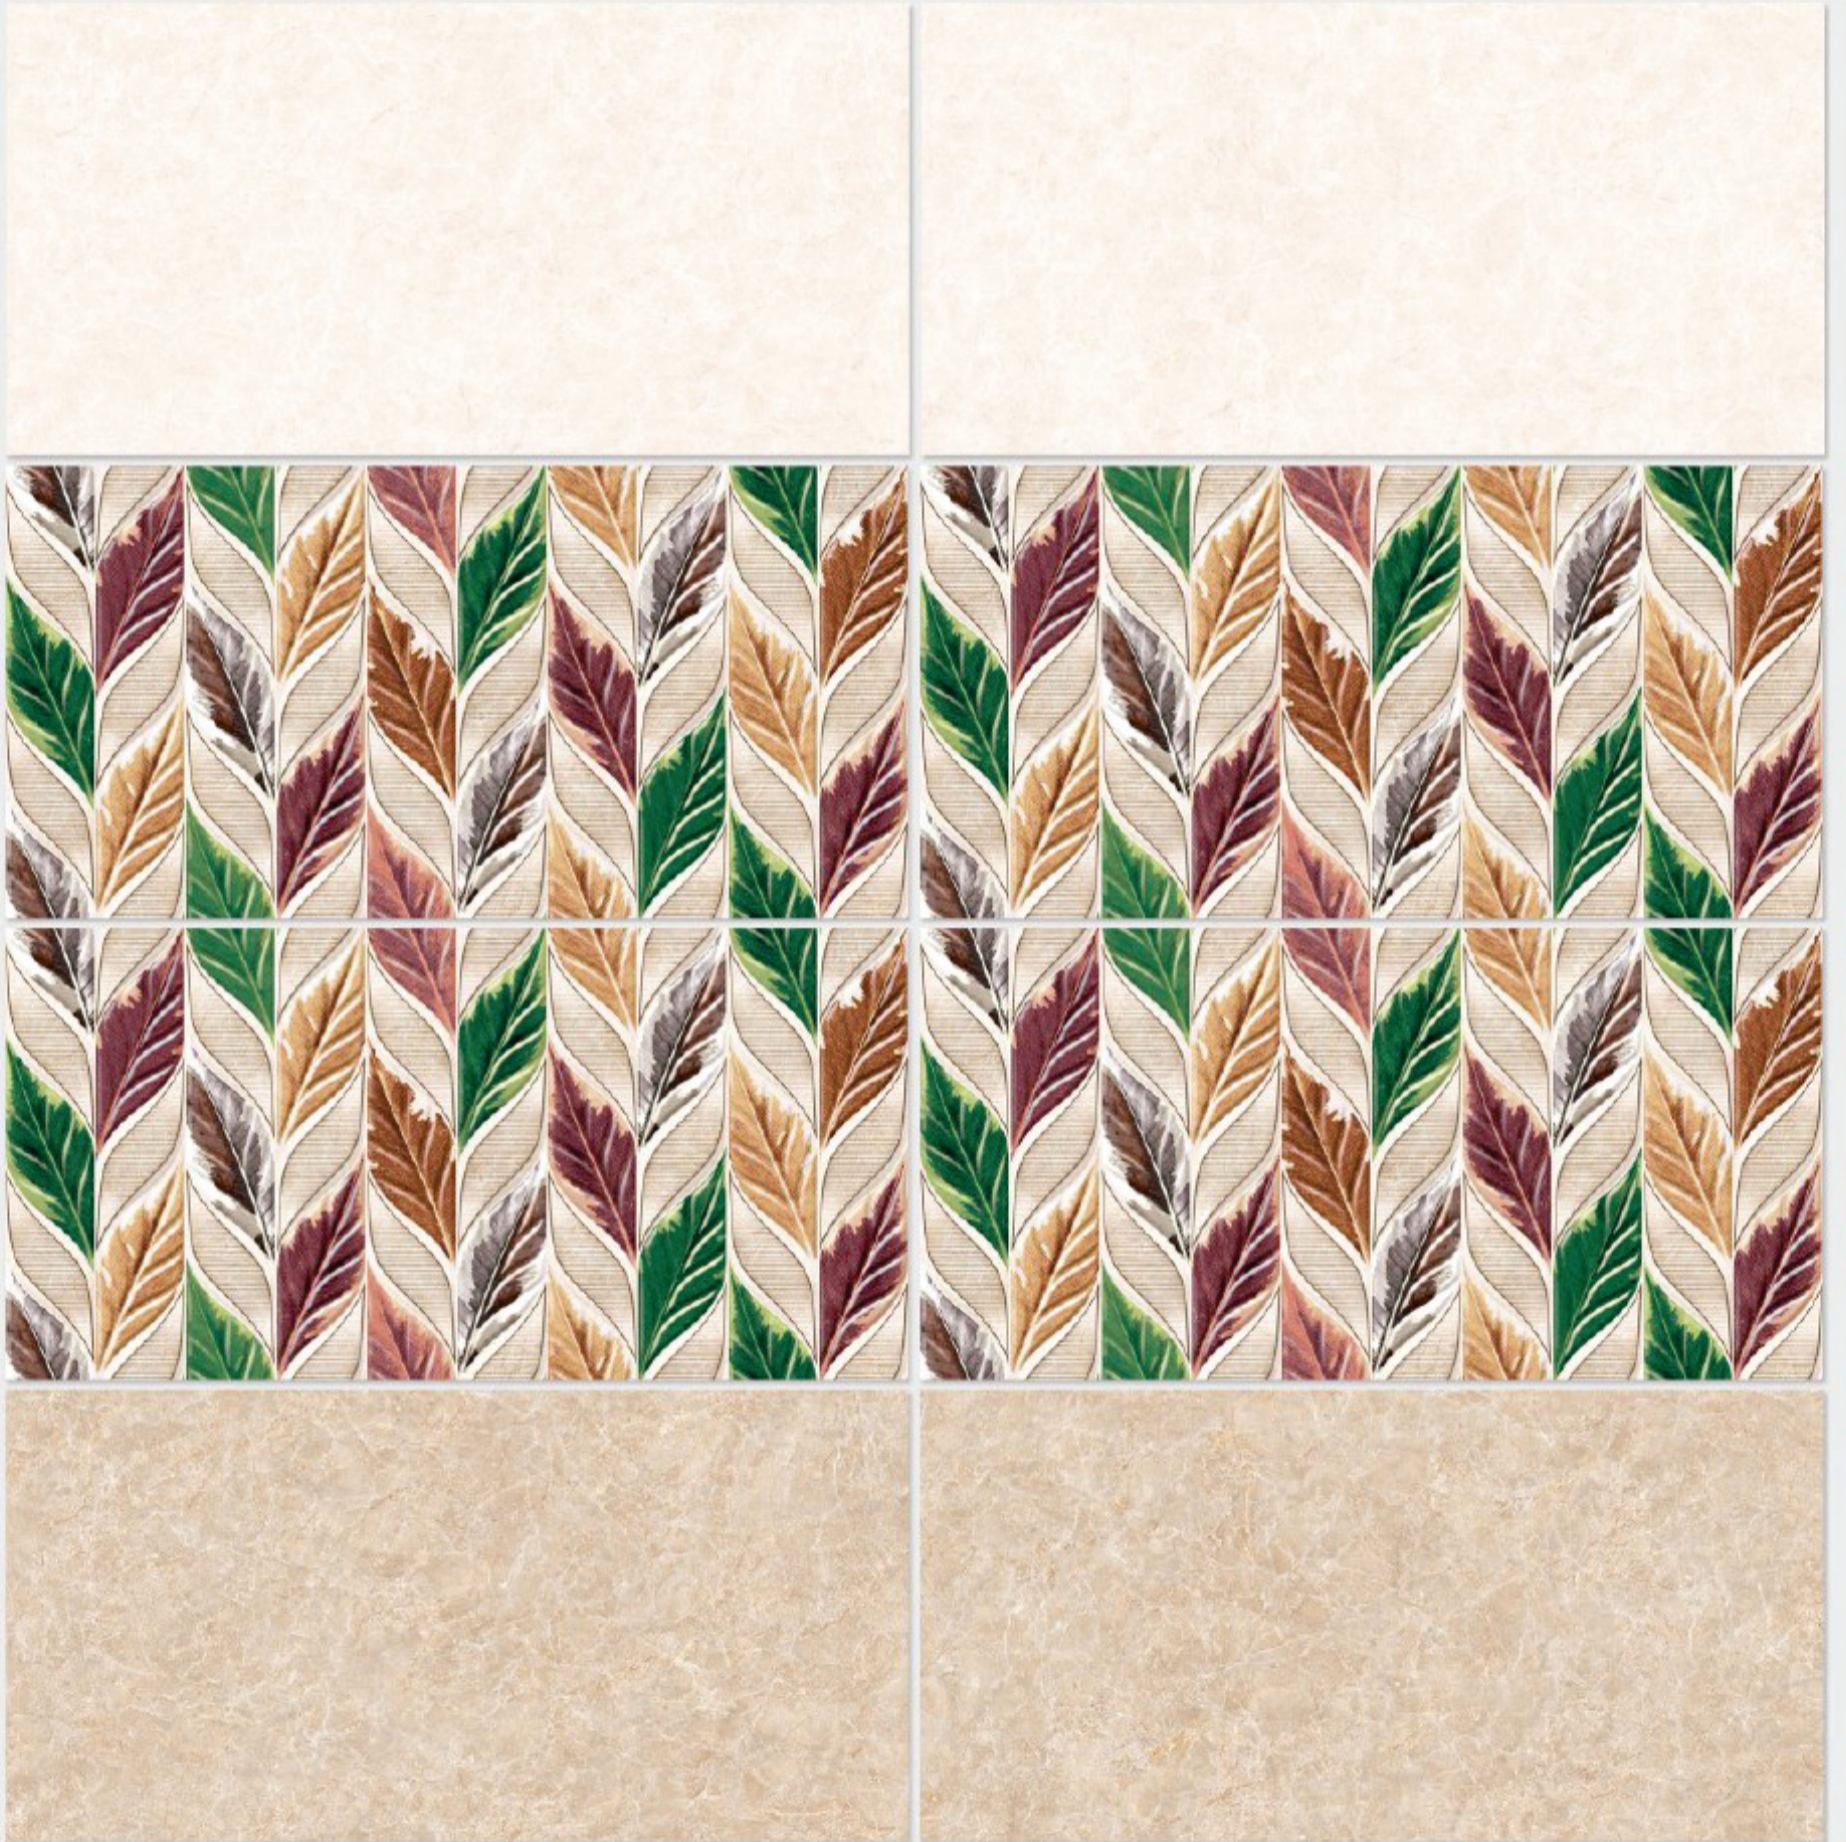

1046 L

1046 HL 1

1046 D

DIGITAL WALL TILES 300x600mm

Tile Shown
1046

resistant to salts | eco sustainable | fire proof | frost proof | random design

Finish: **Glossy**

1047 L