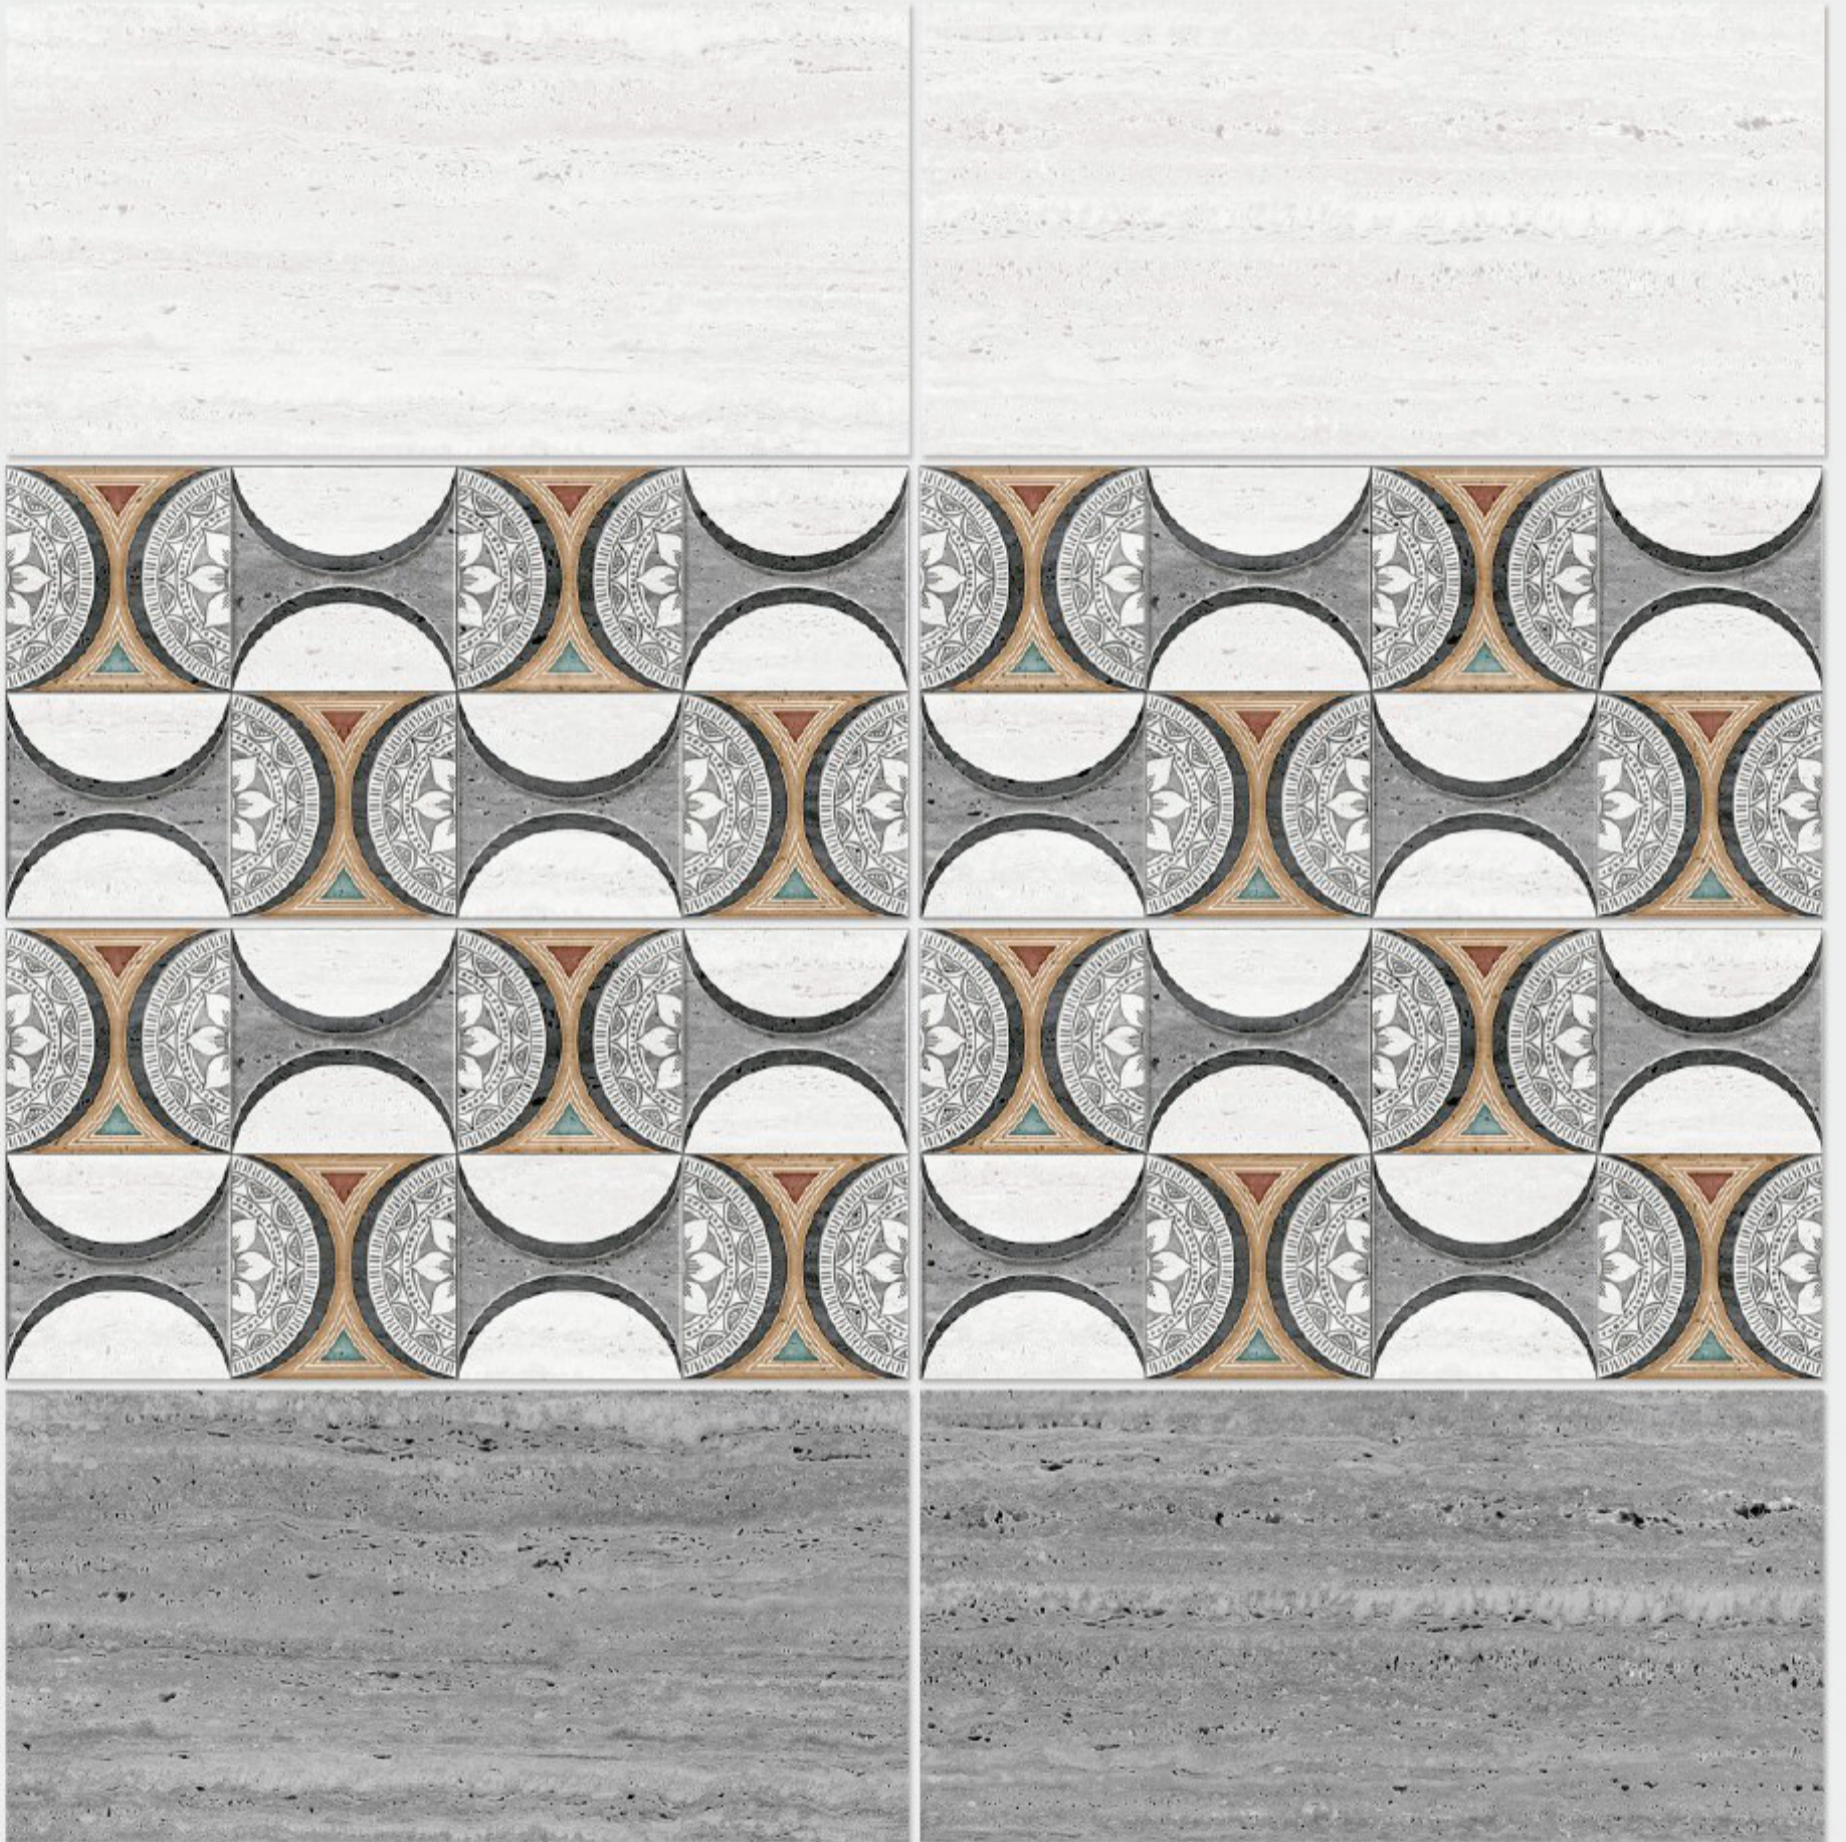

Tile Shown
1058

resistant to salts | eco sustainable | fire proof | frost proof | random design

Finish: **Glossy**

1059 L

1059 HL 1

1059 D

DIGITAL WALL TILES 300x600mm

Tile Shown
1059