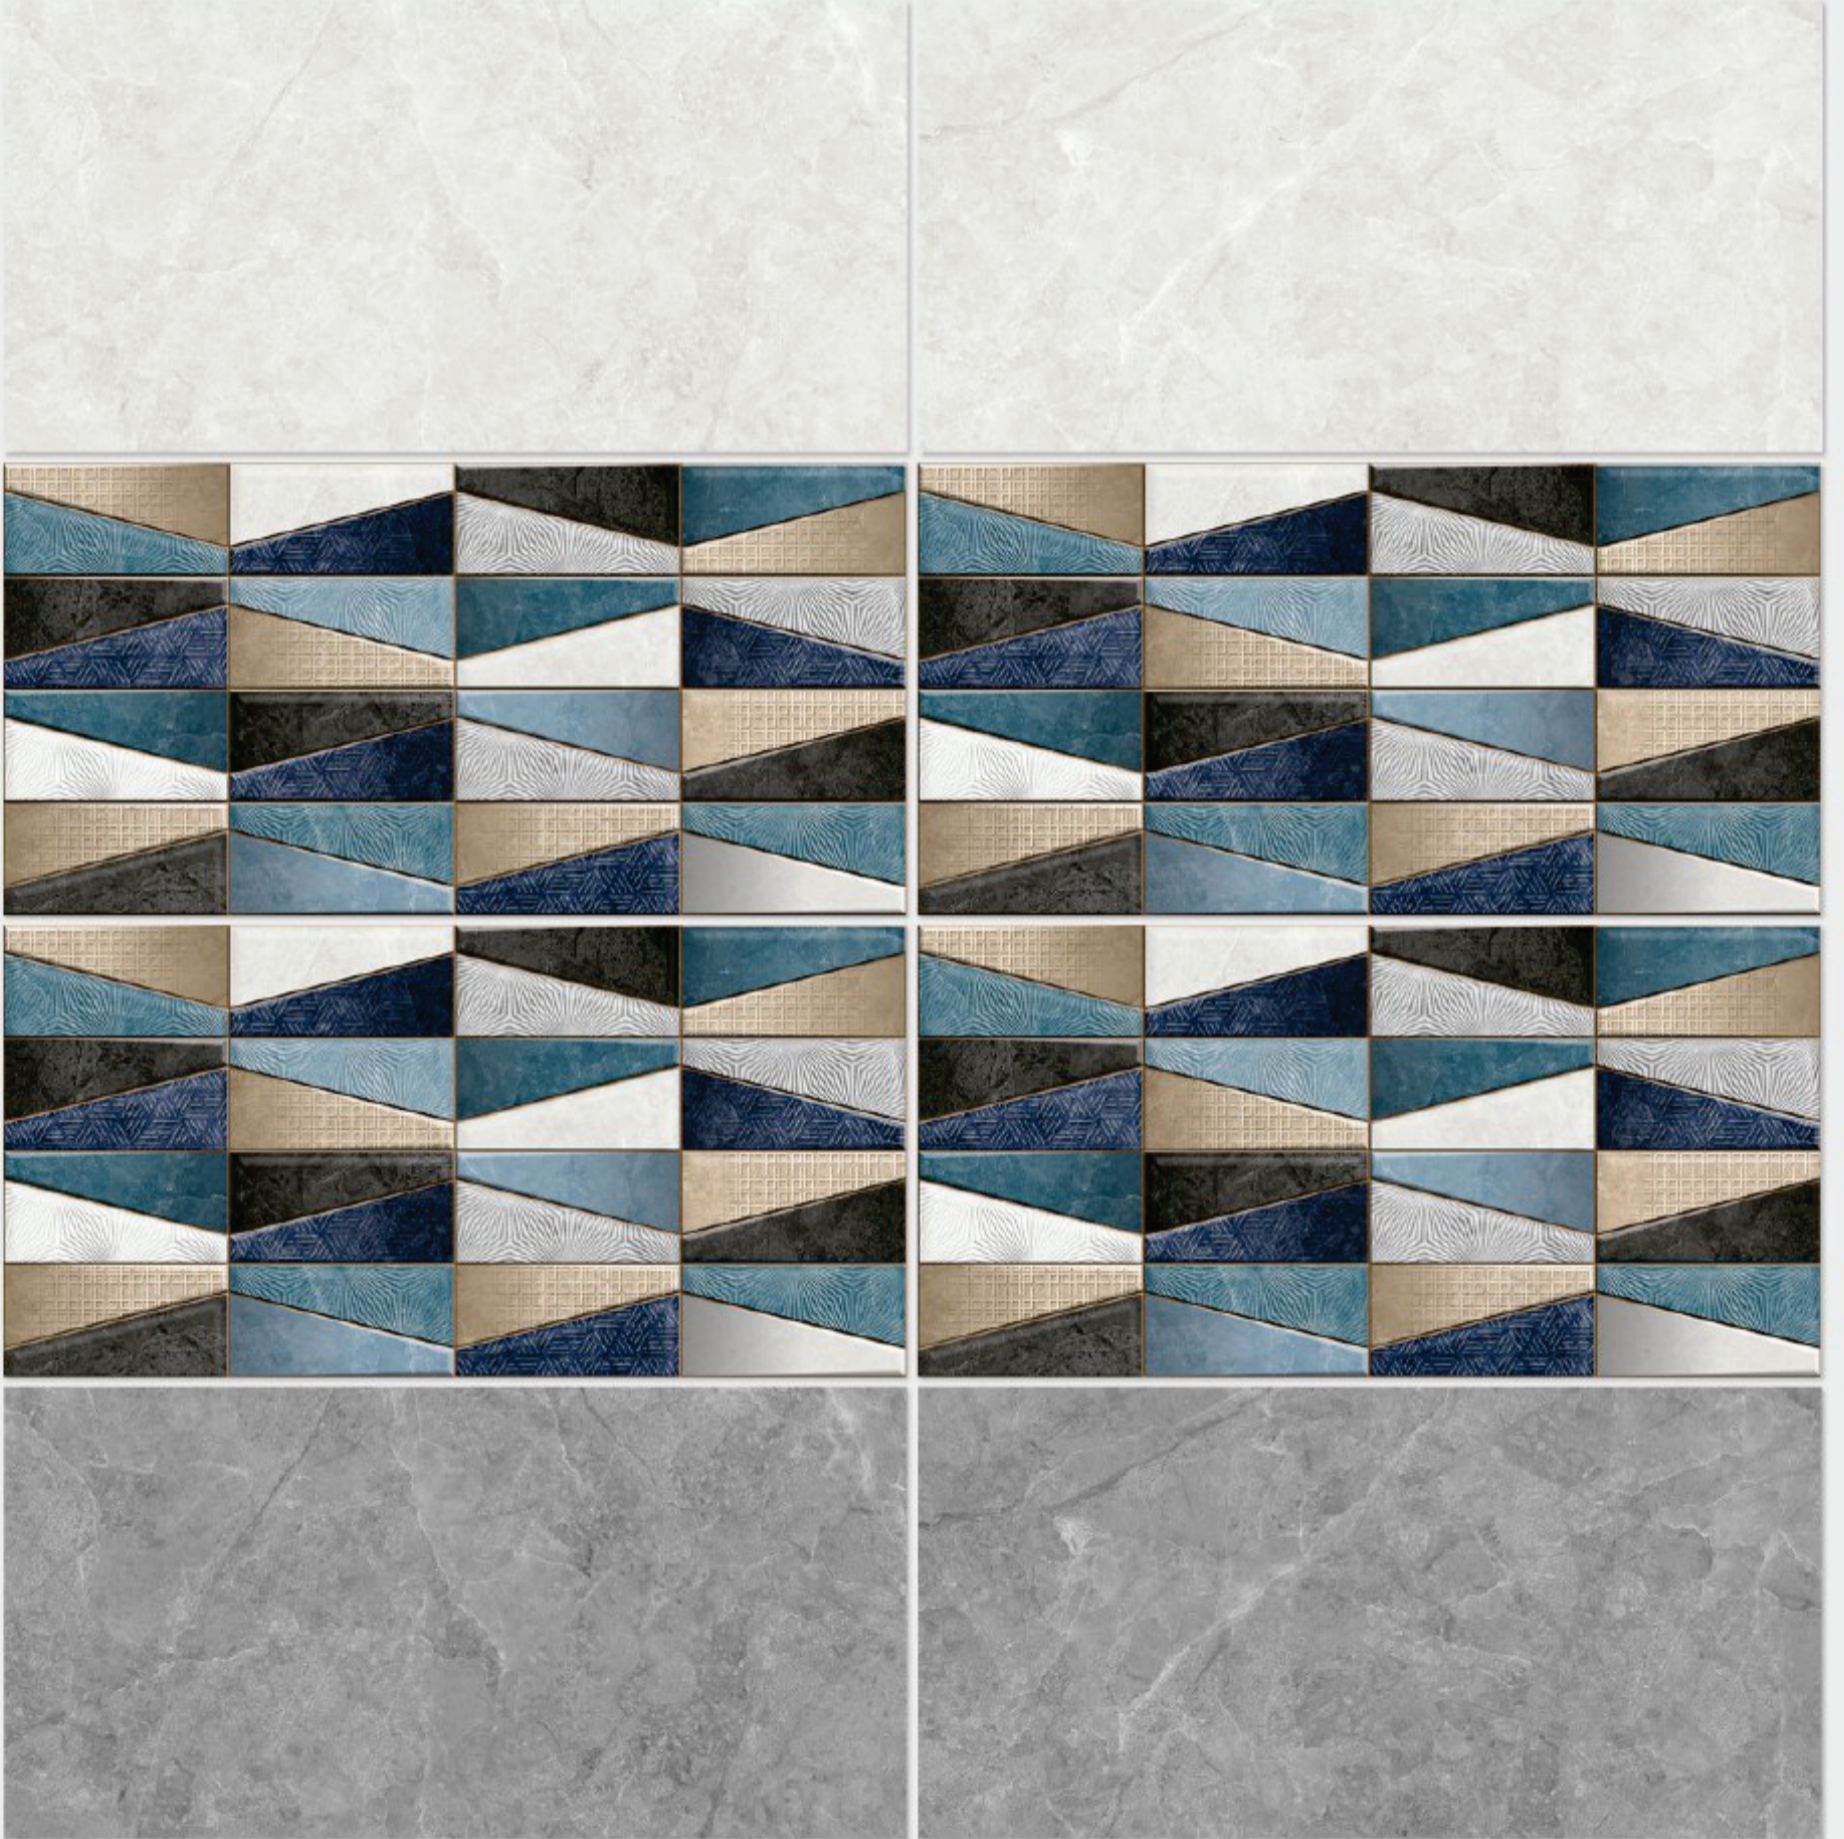

Tile Shown
1066

resistant to salts | eco sustainable | fire proof | frost proof | random design

Finish: **Glossy**

1067 L

1067HL 1

1067 D

DIGITAL WALL TILES 300x600mm

Tile Shown
1067