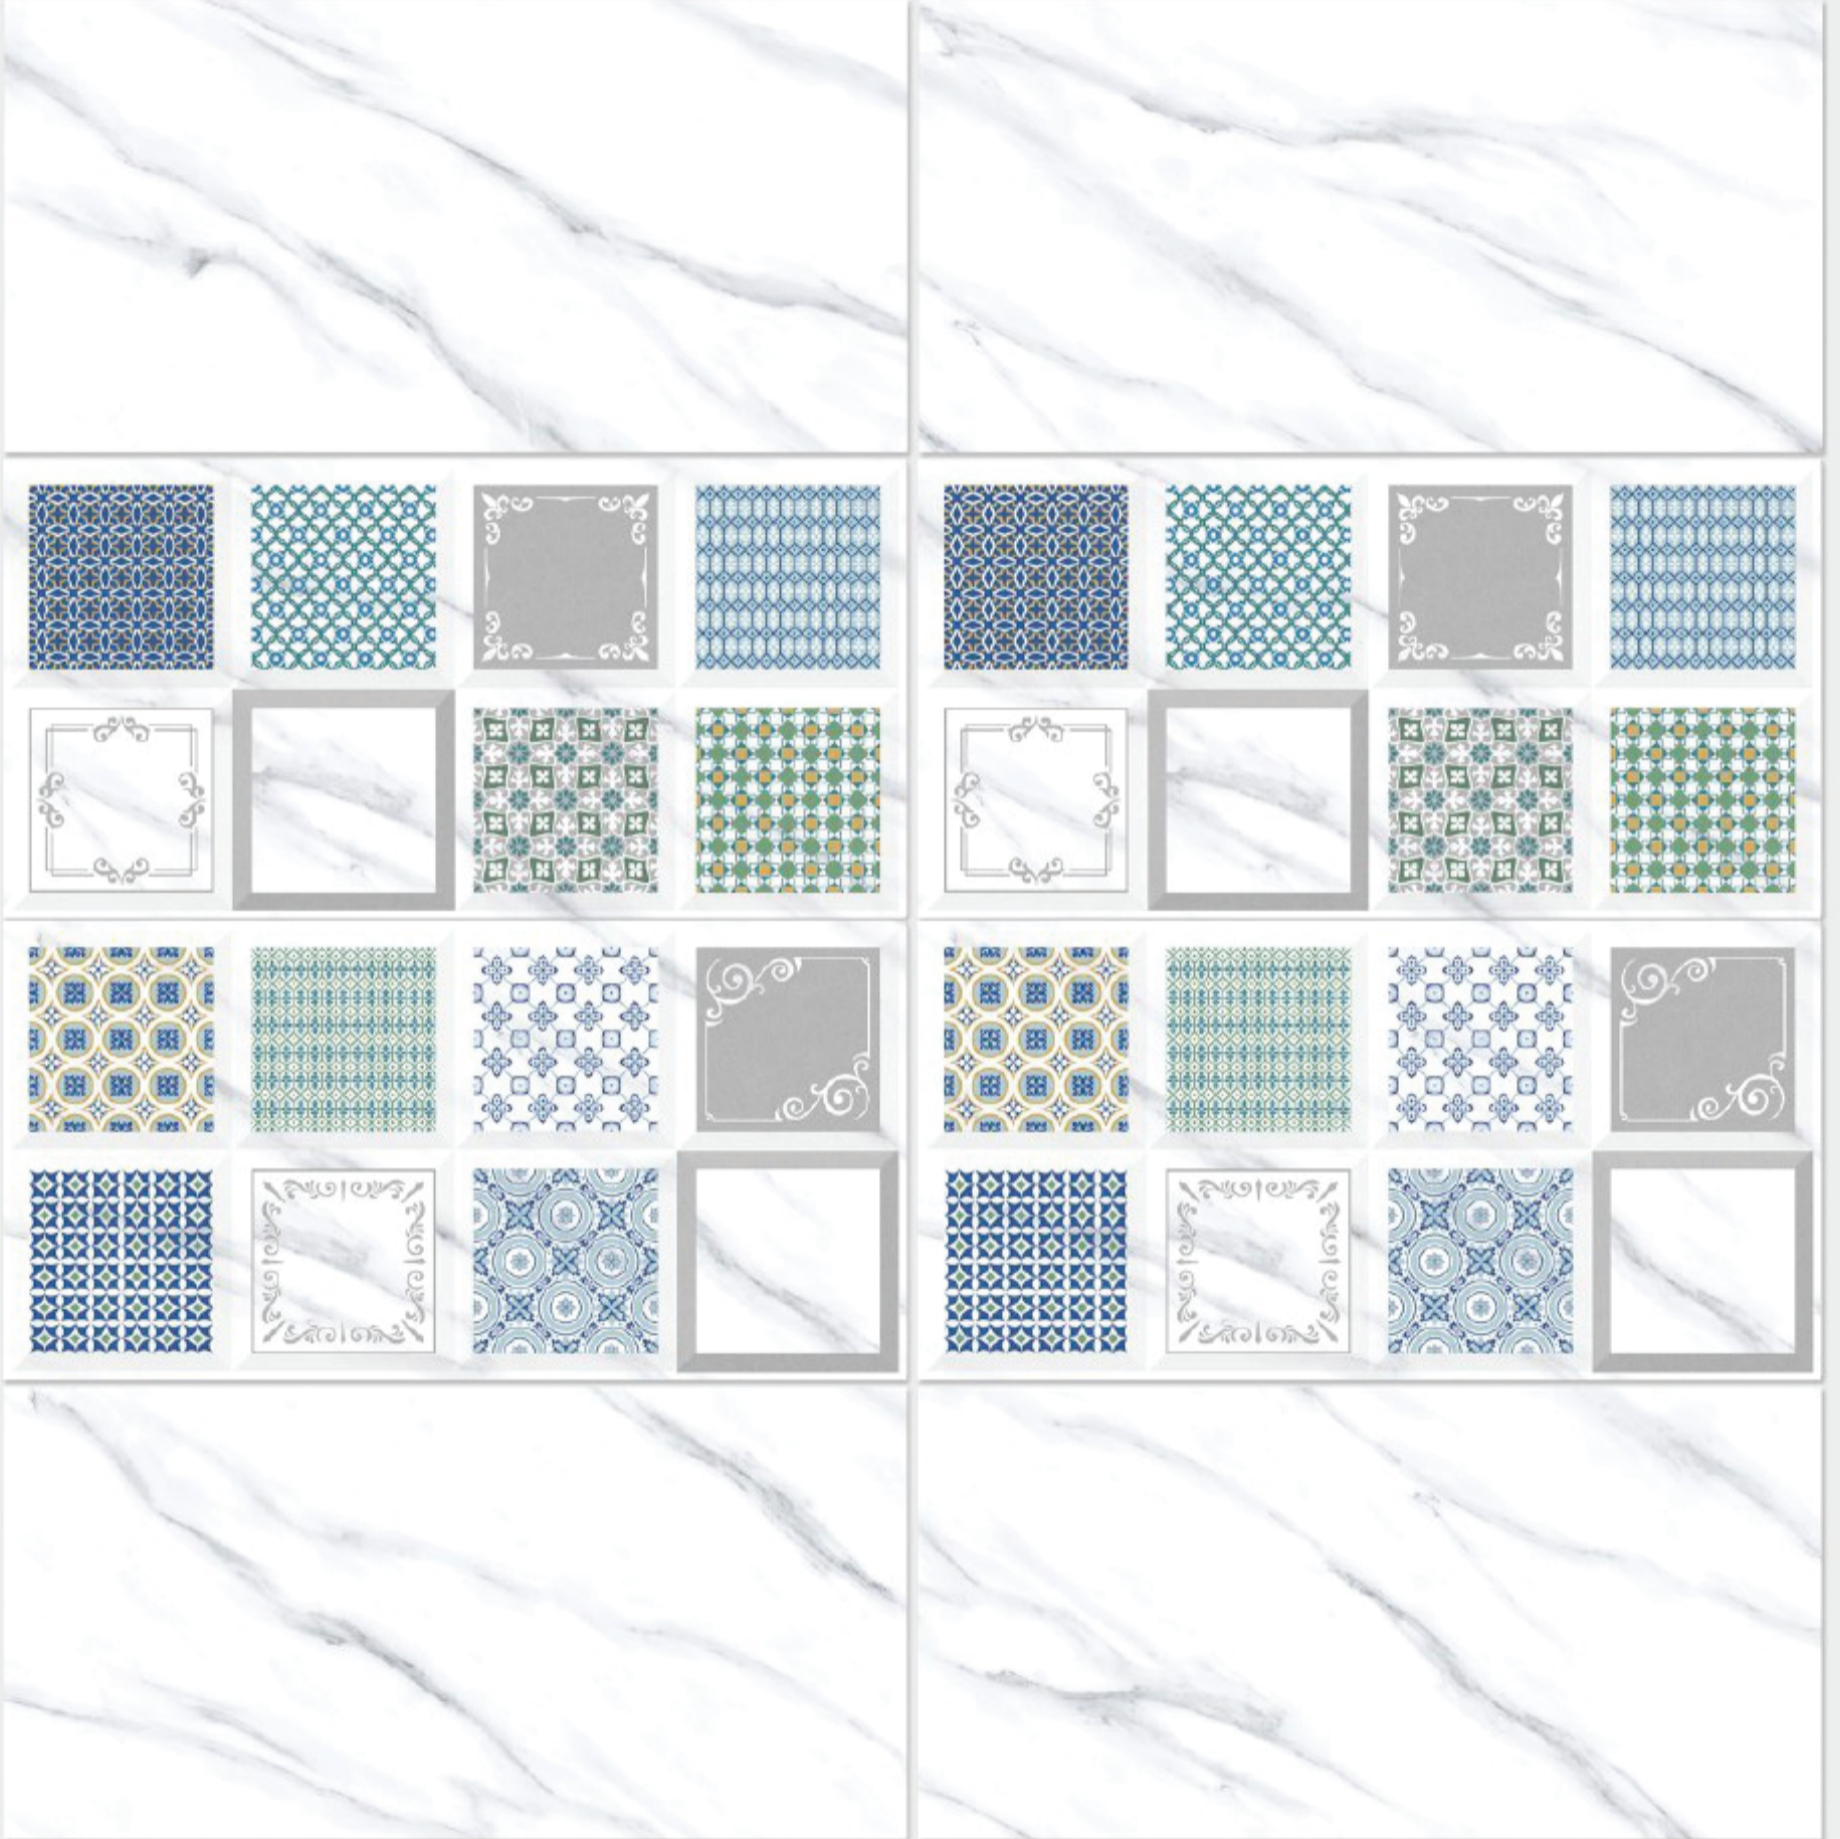

Finish: **Glossy**

1061 L

1061 HL 1

1061 L

DIGITAL WALL TILES 300x600mm

Tile Shown
1061

resistant to salts | eco sustainable | fire proof | frost proof | random design

Finish: **Glossy**