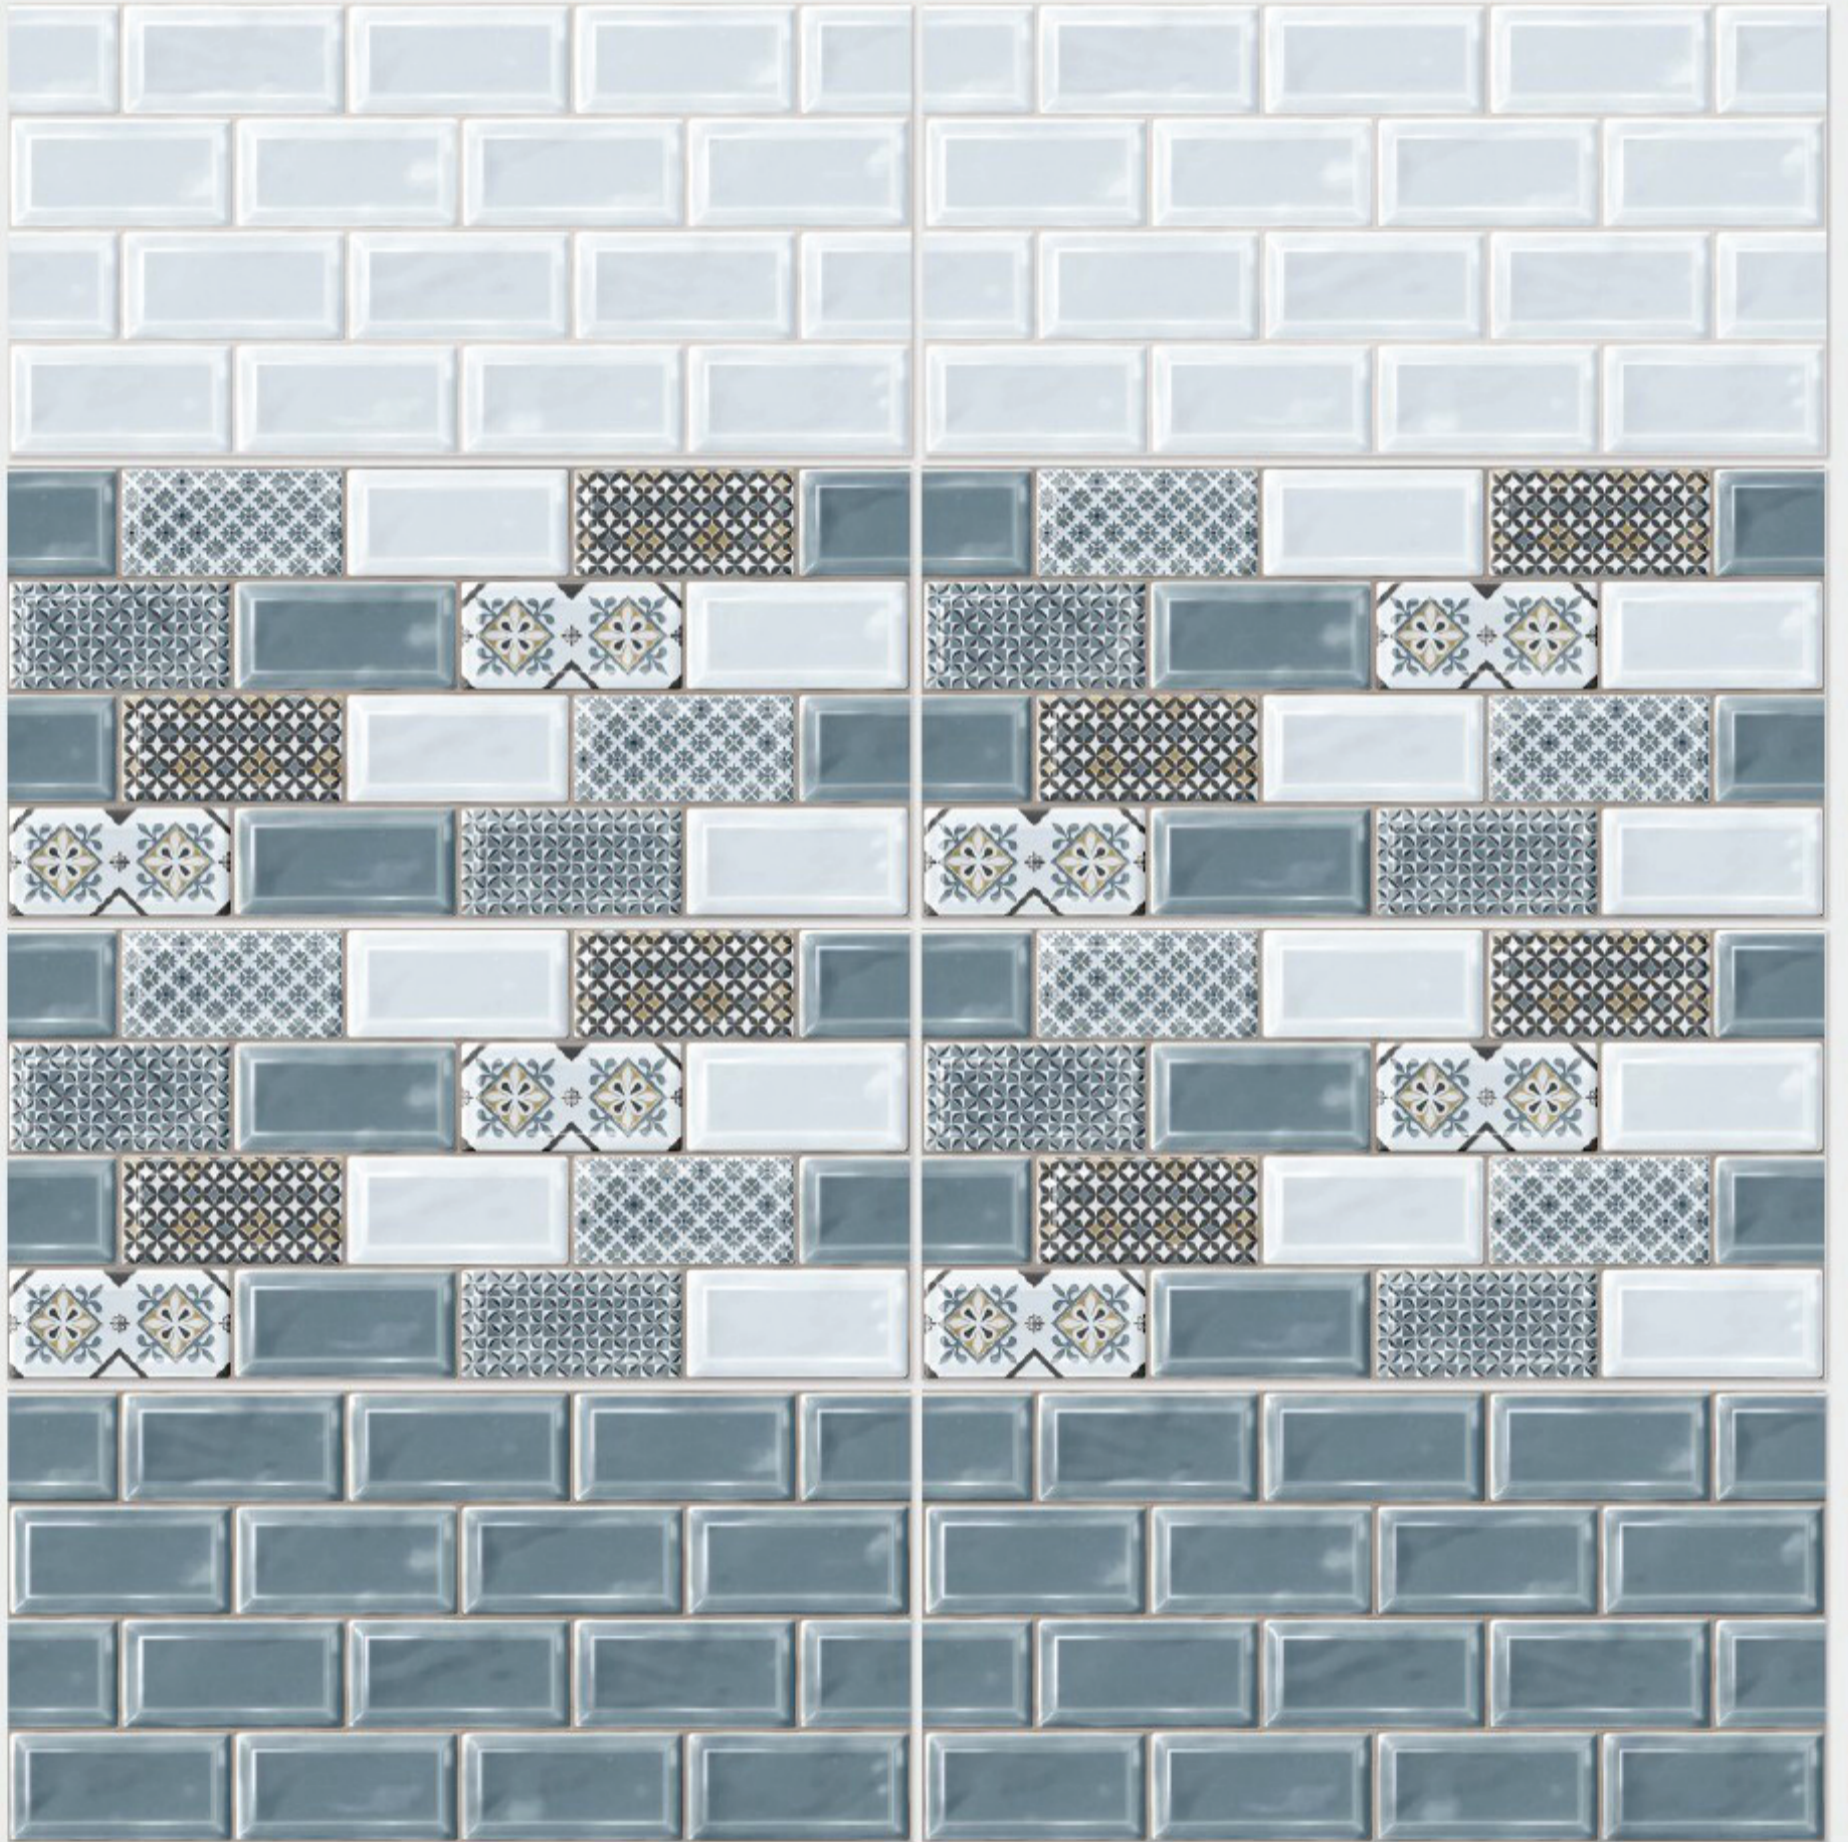

Finish: **Glossy**

1070 L

1070 HL 1

1070 D

DIGITAL WALL TILES 300x600mm

Tile Shown
1070

resistant to salts | eco sustainable | fire proof | frost proof | random design

Finish: **Glossy**