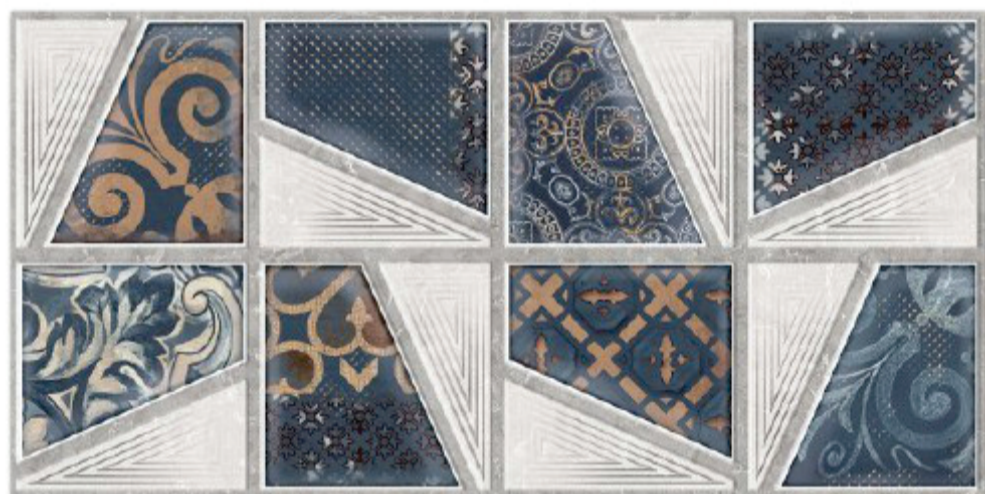

1048 D

DIGITAL 300x
WALL TILES 600mm

Tile Shown
1048

resistant to salts | eco sustainable | fire proof | frost proof | random design

Finish: **Glossy**

1049 L

1049 HL 1

1049 D