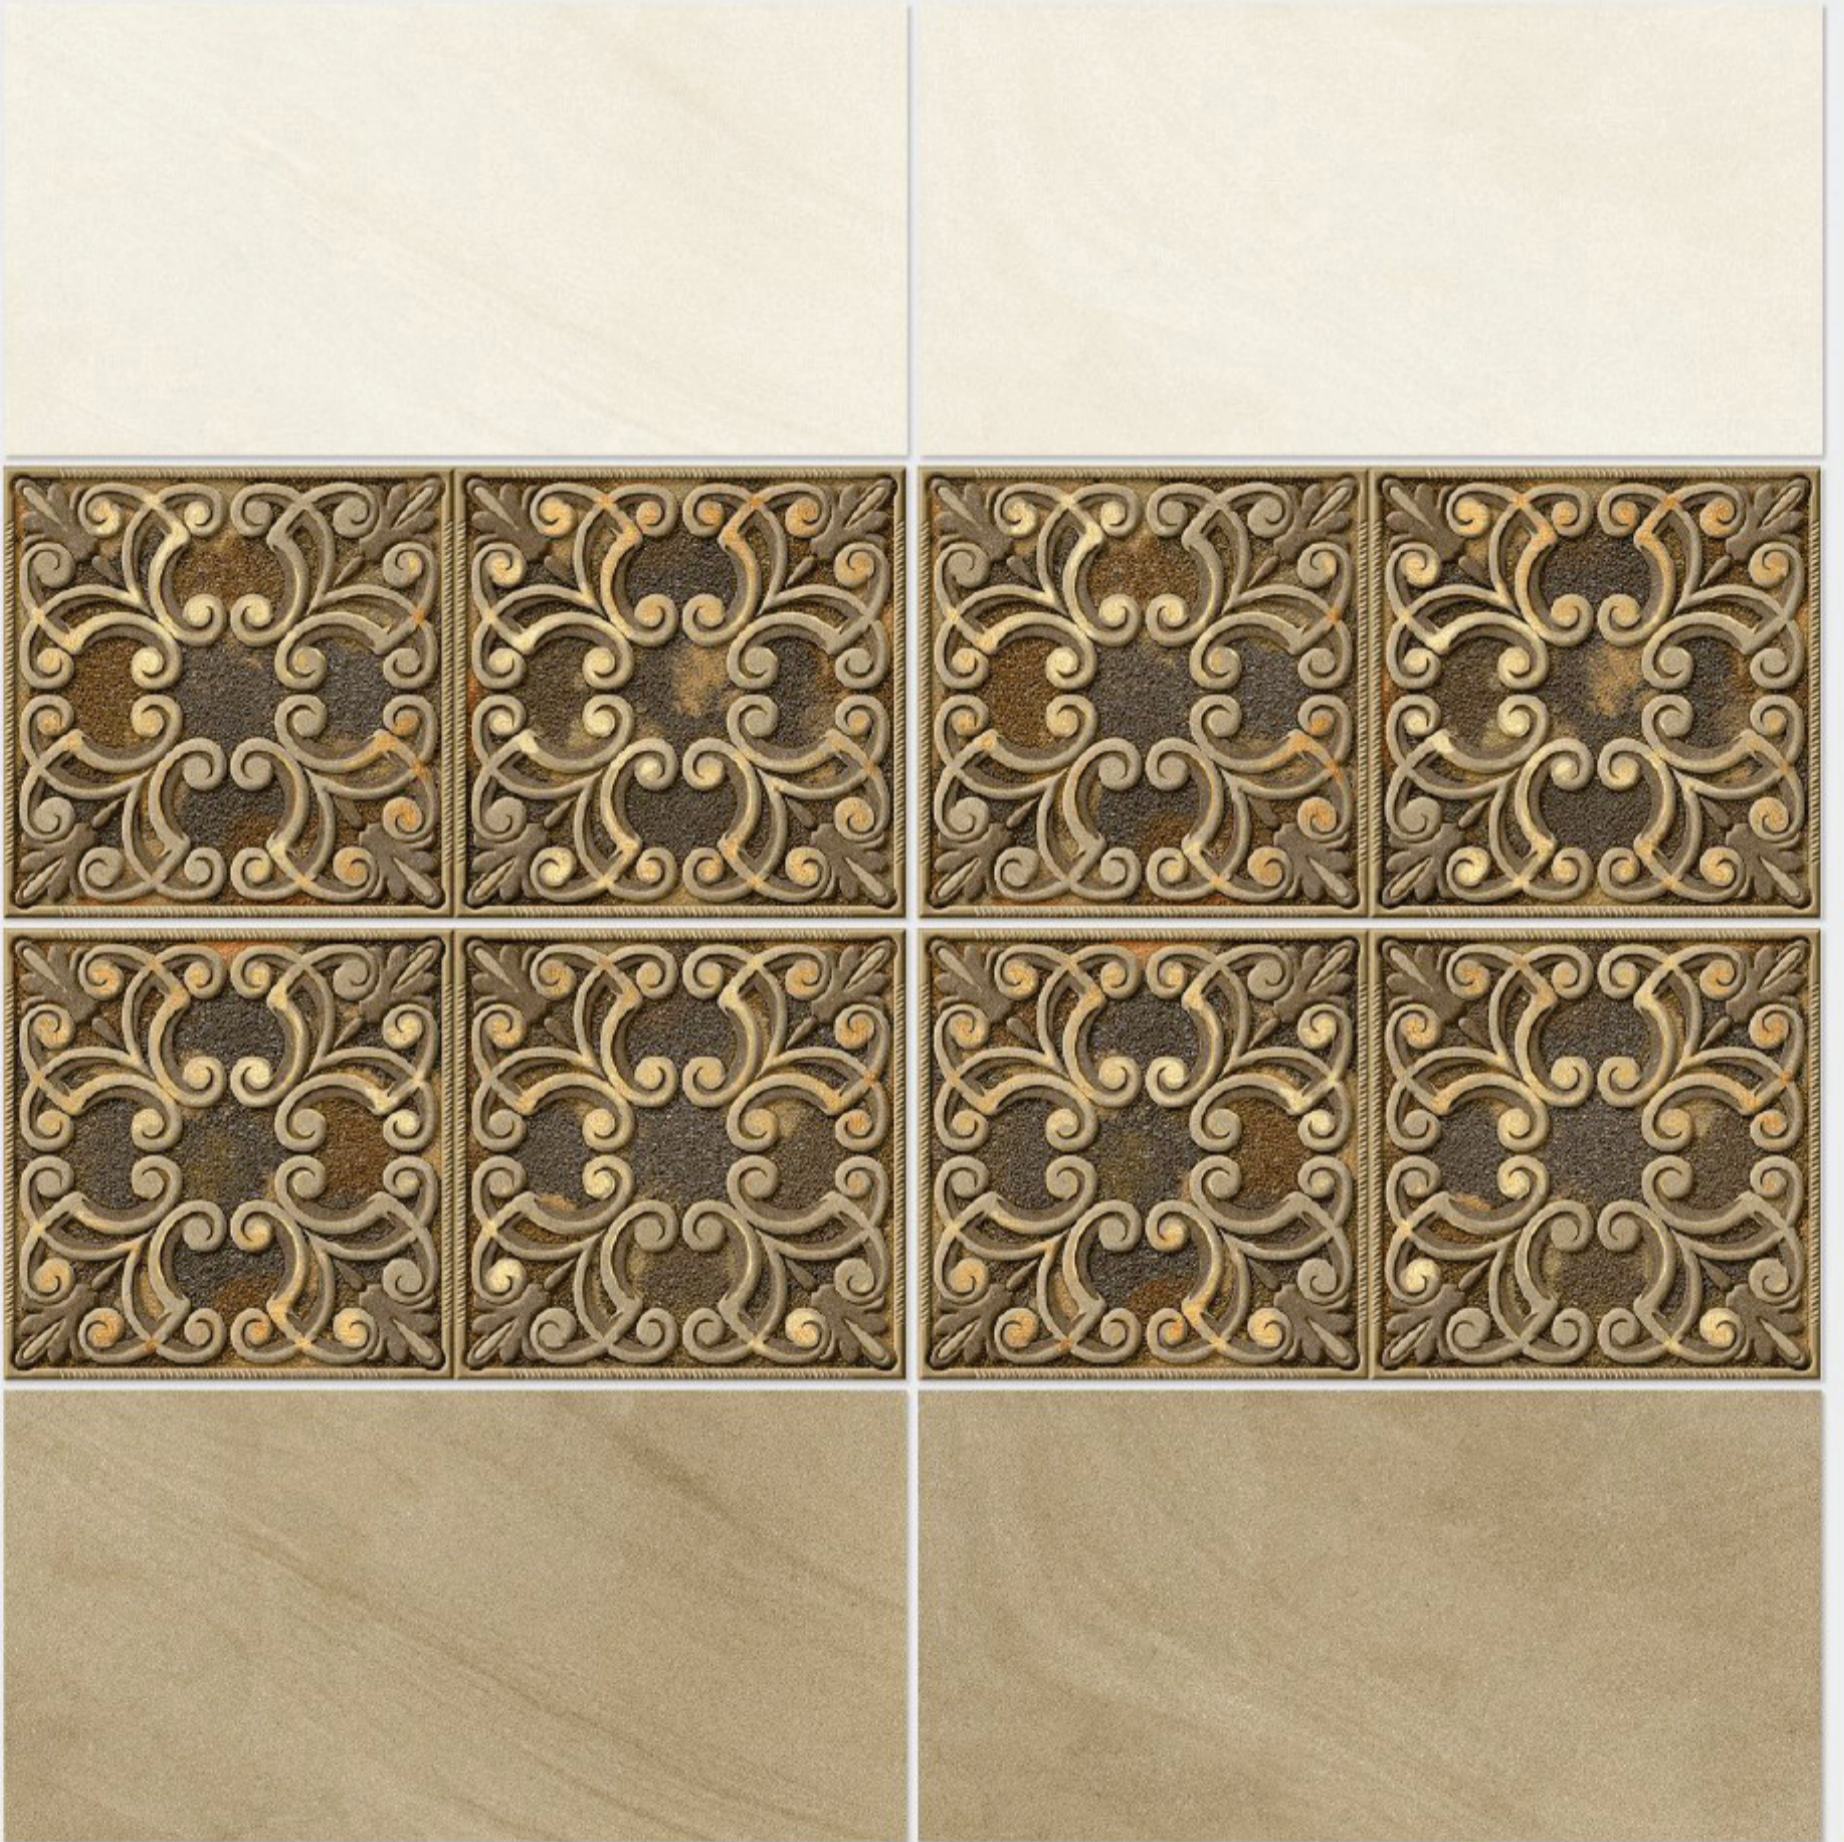

Tile Shown
1048