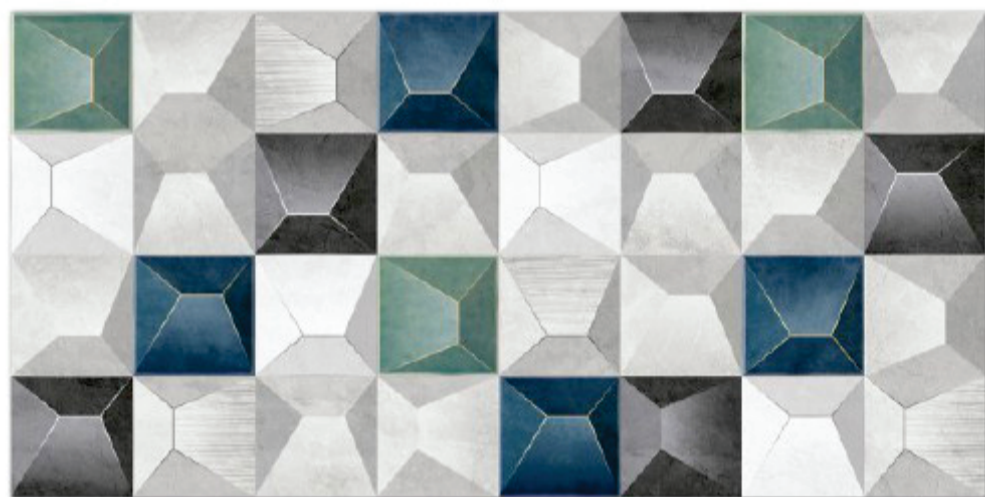

1073 D

DIGITAL 300x
WALL TILES 600mm

Tile Shown
1073

resistant to salts | eco sustainable | fire proof | frost proof | random design

Finish: **Glossy**

1074 L

1074 HL 1

1074 D