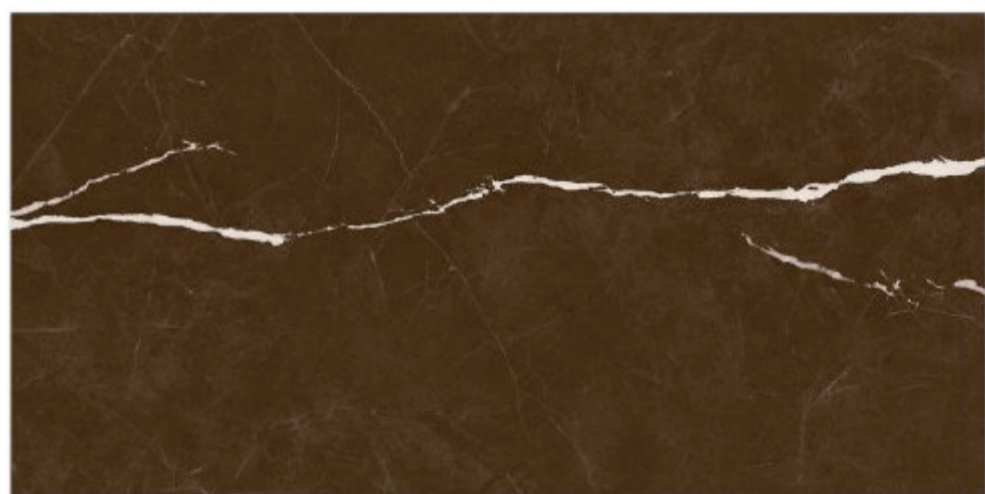

1064 HL 1

DIGITAL WALL TILES 300x600mm