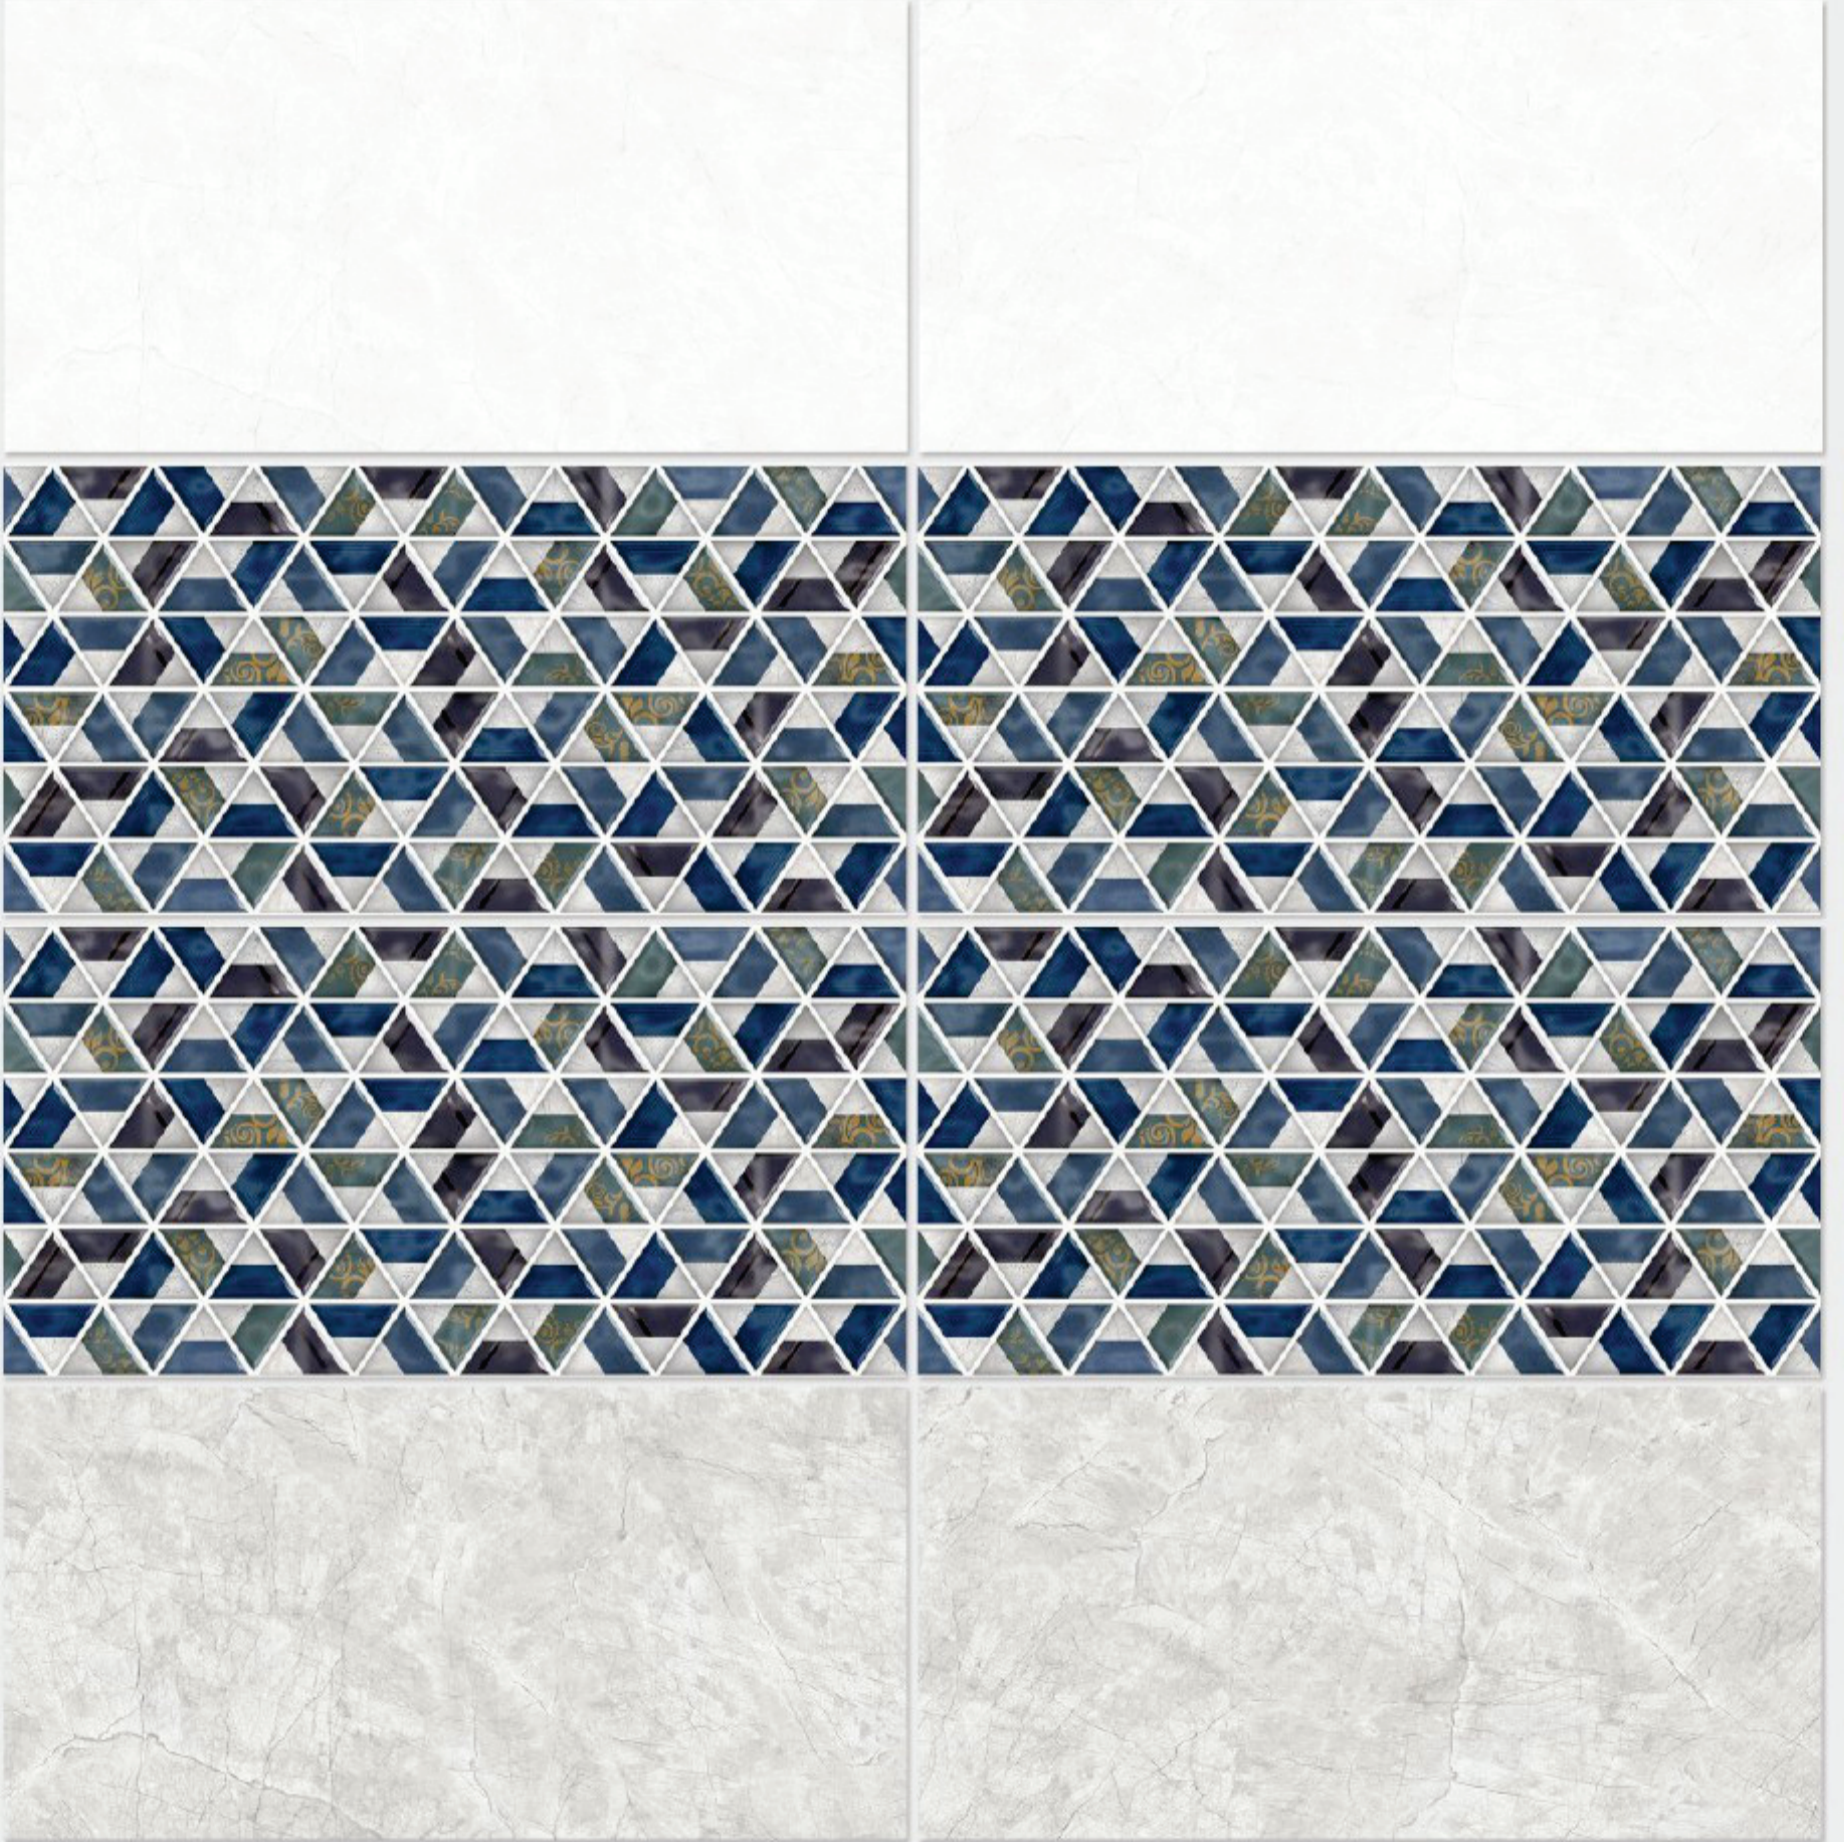

1055 D

Tile Shown
1055