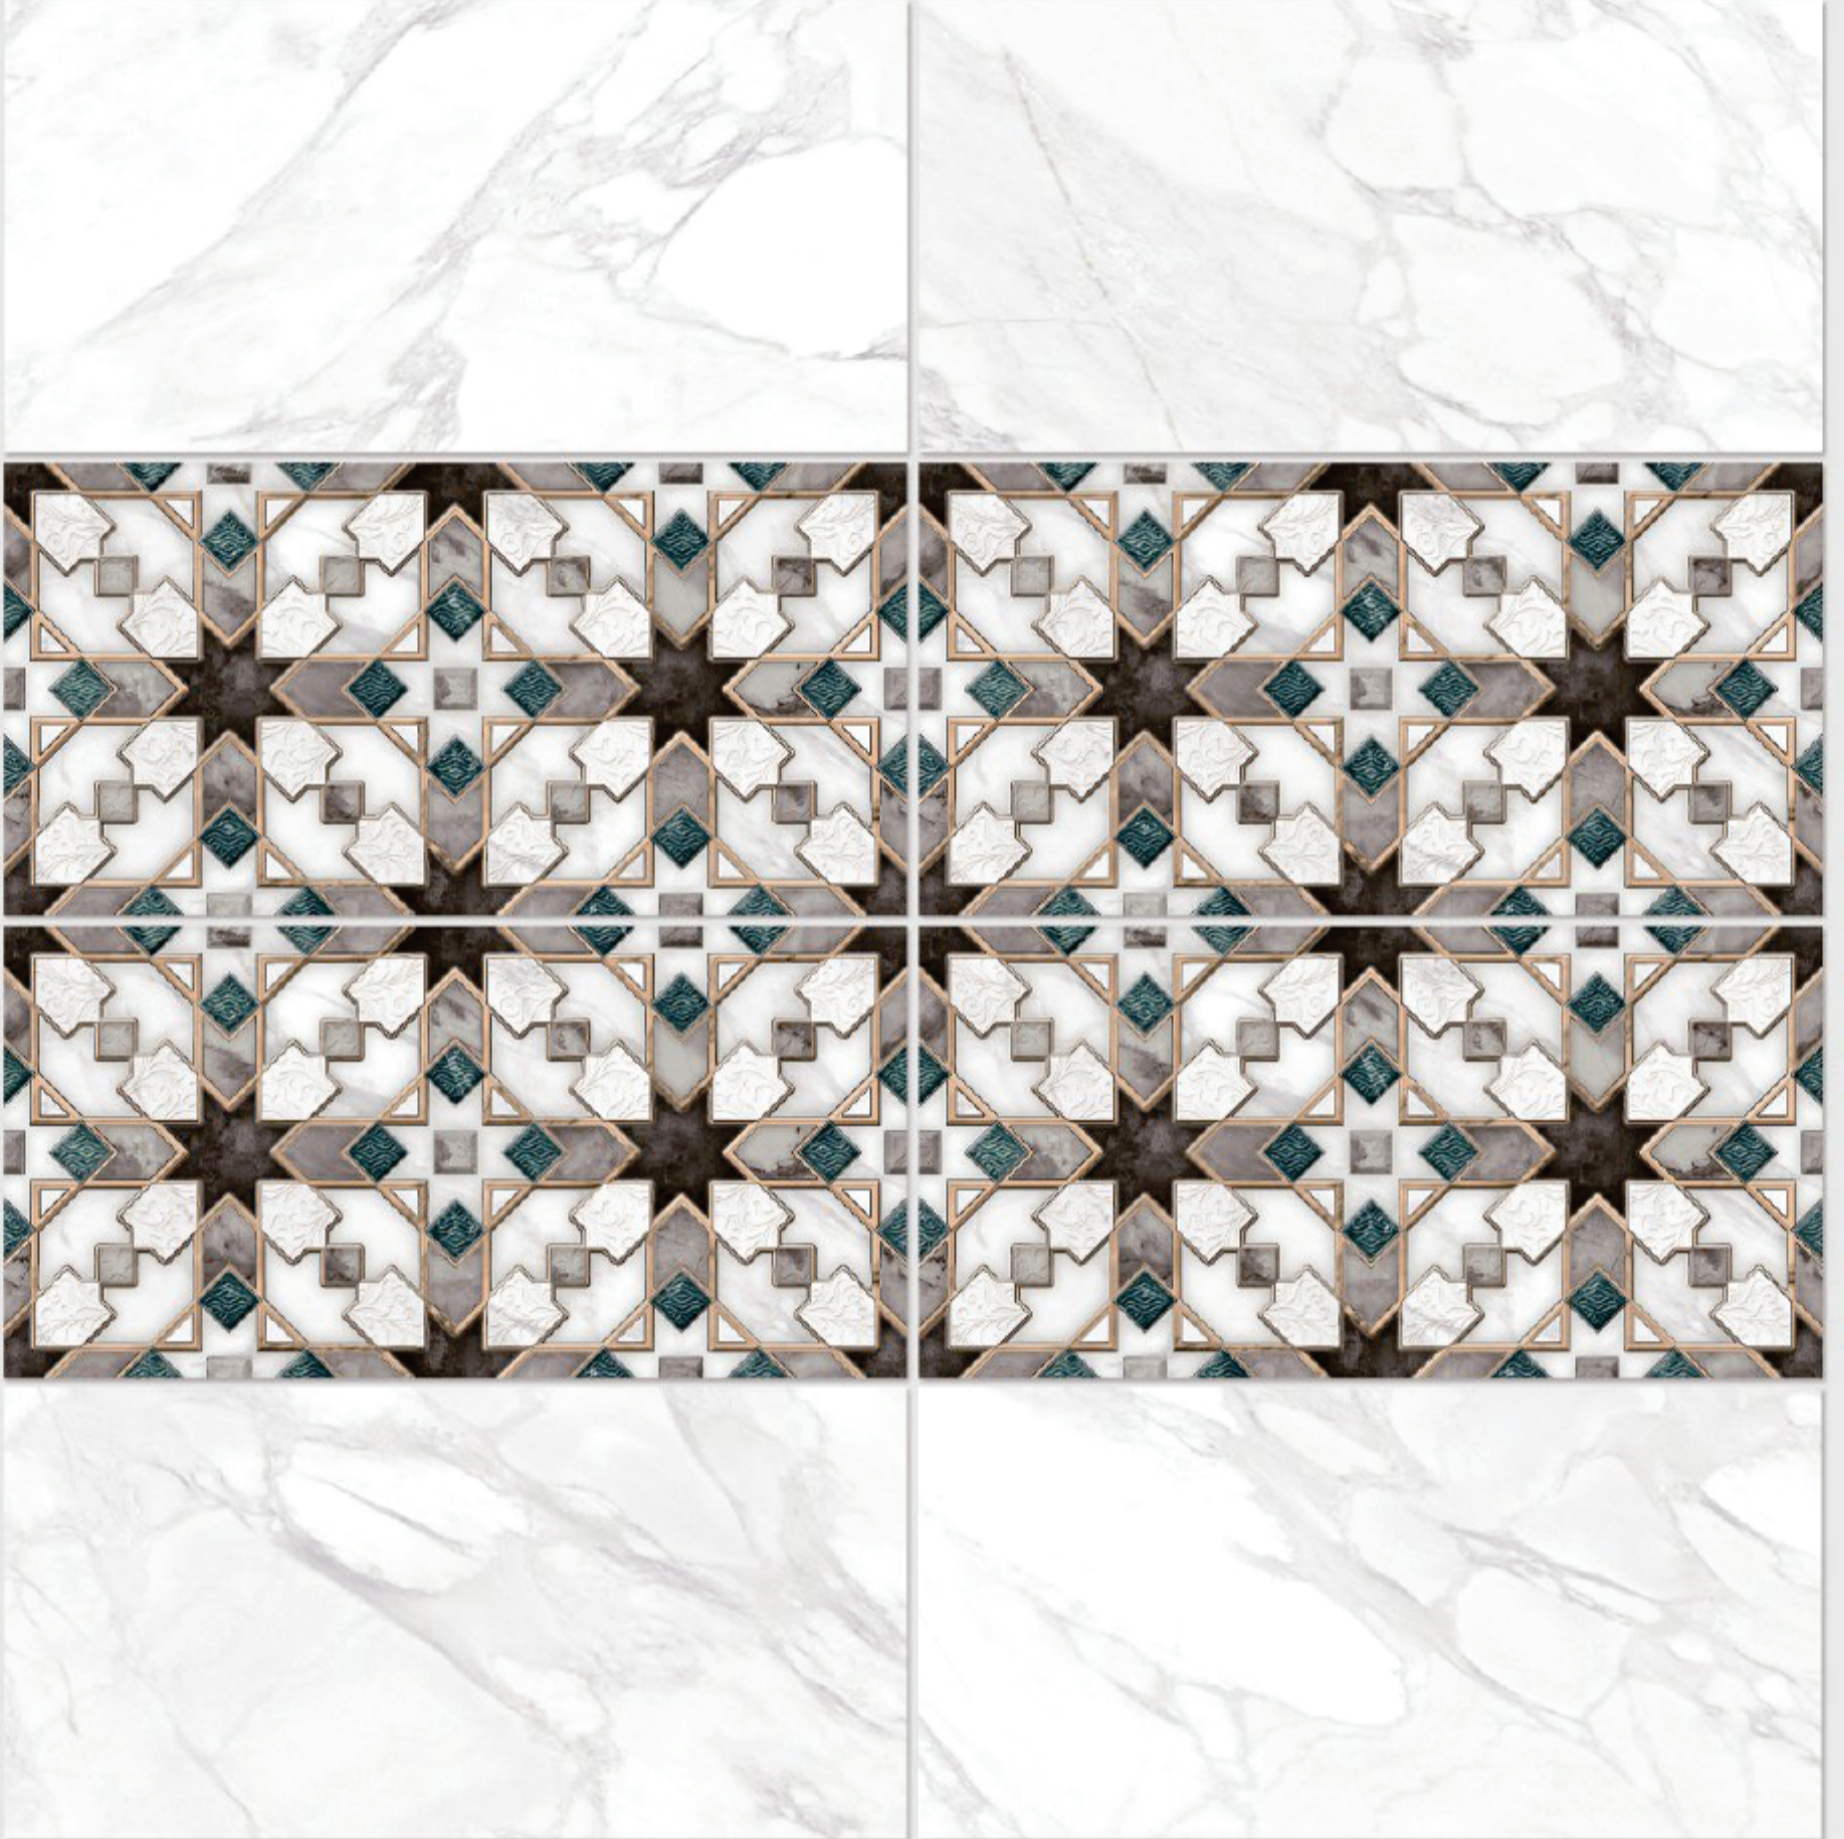

1041 L

Tile Shown
1041