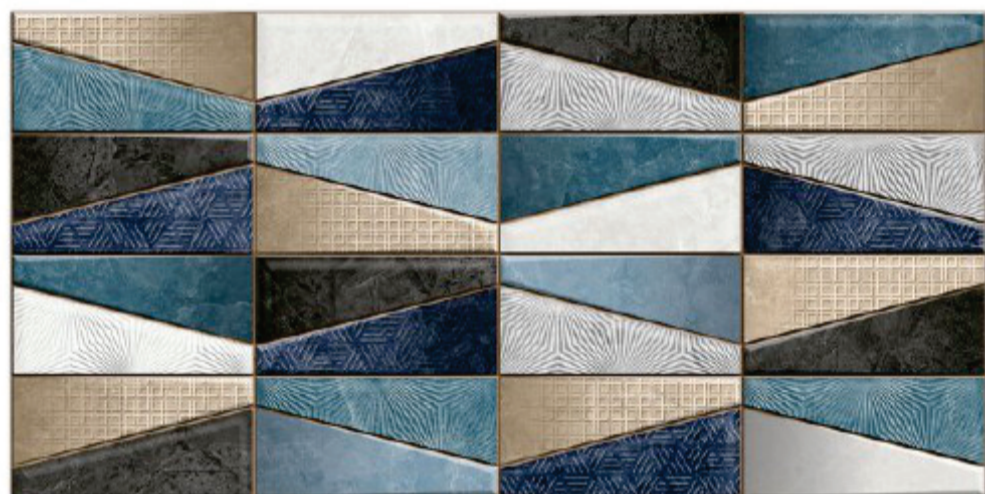

DIGITAL WALL TILES 300x600mm

Tile Shown
1065

resistant to salts | eco sustainable | fire proof | frost proof | random design

Finish: **Glossy**

1066 L

1066 HL 1

1066 D

DIGITAL WALL TILES 300x600mm