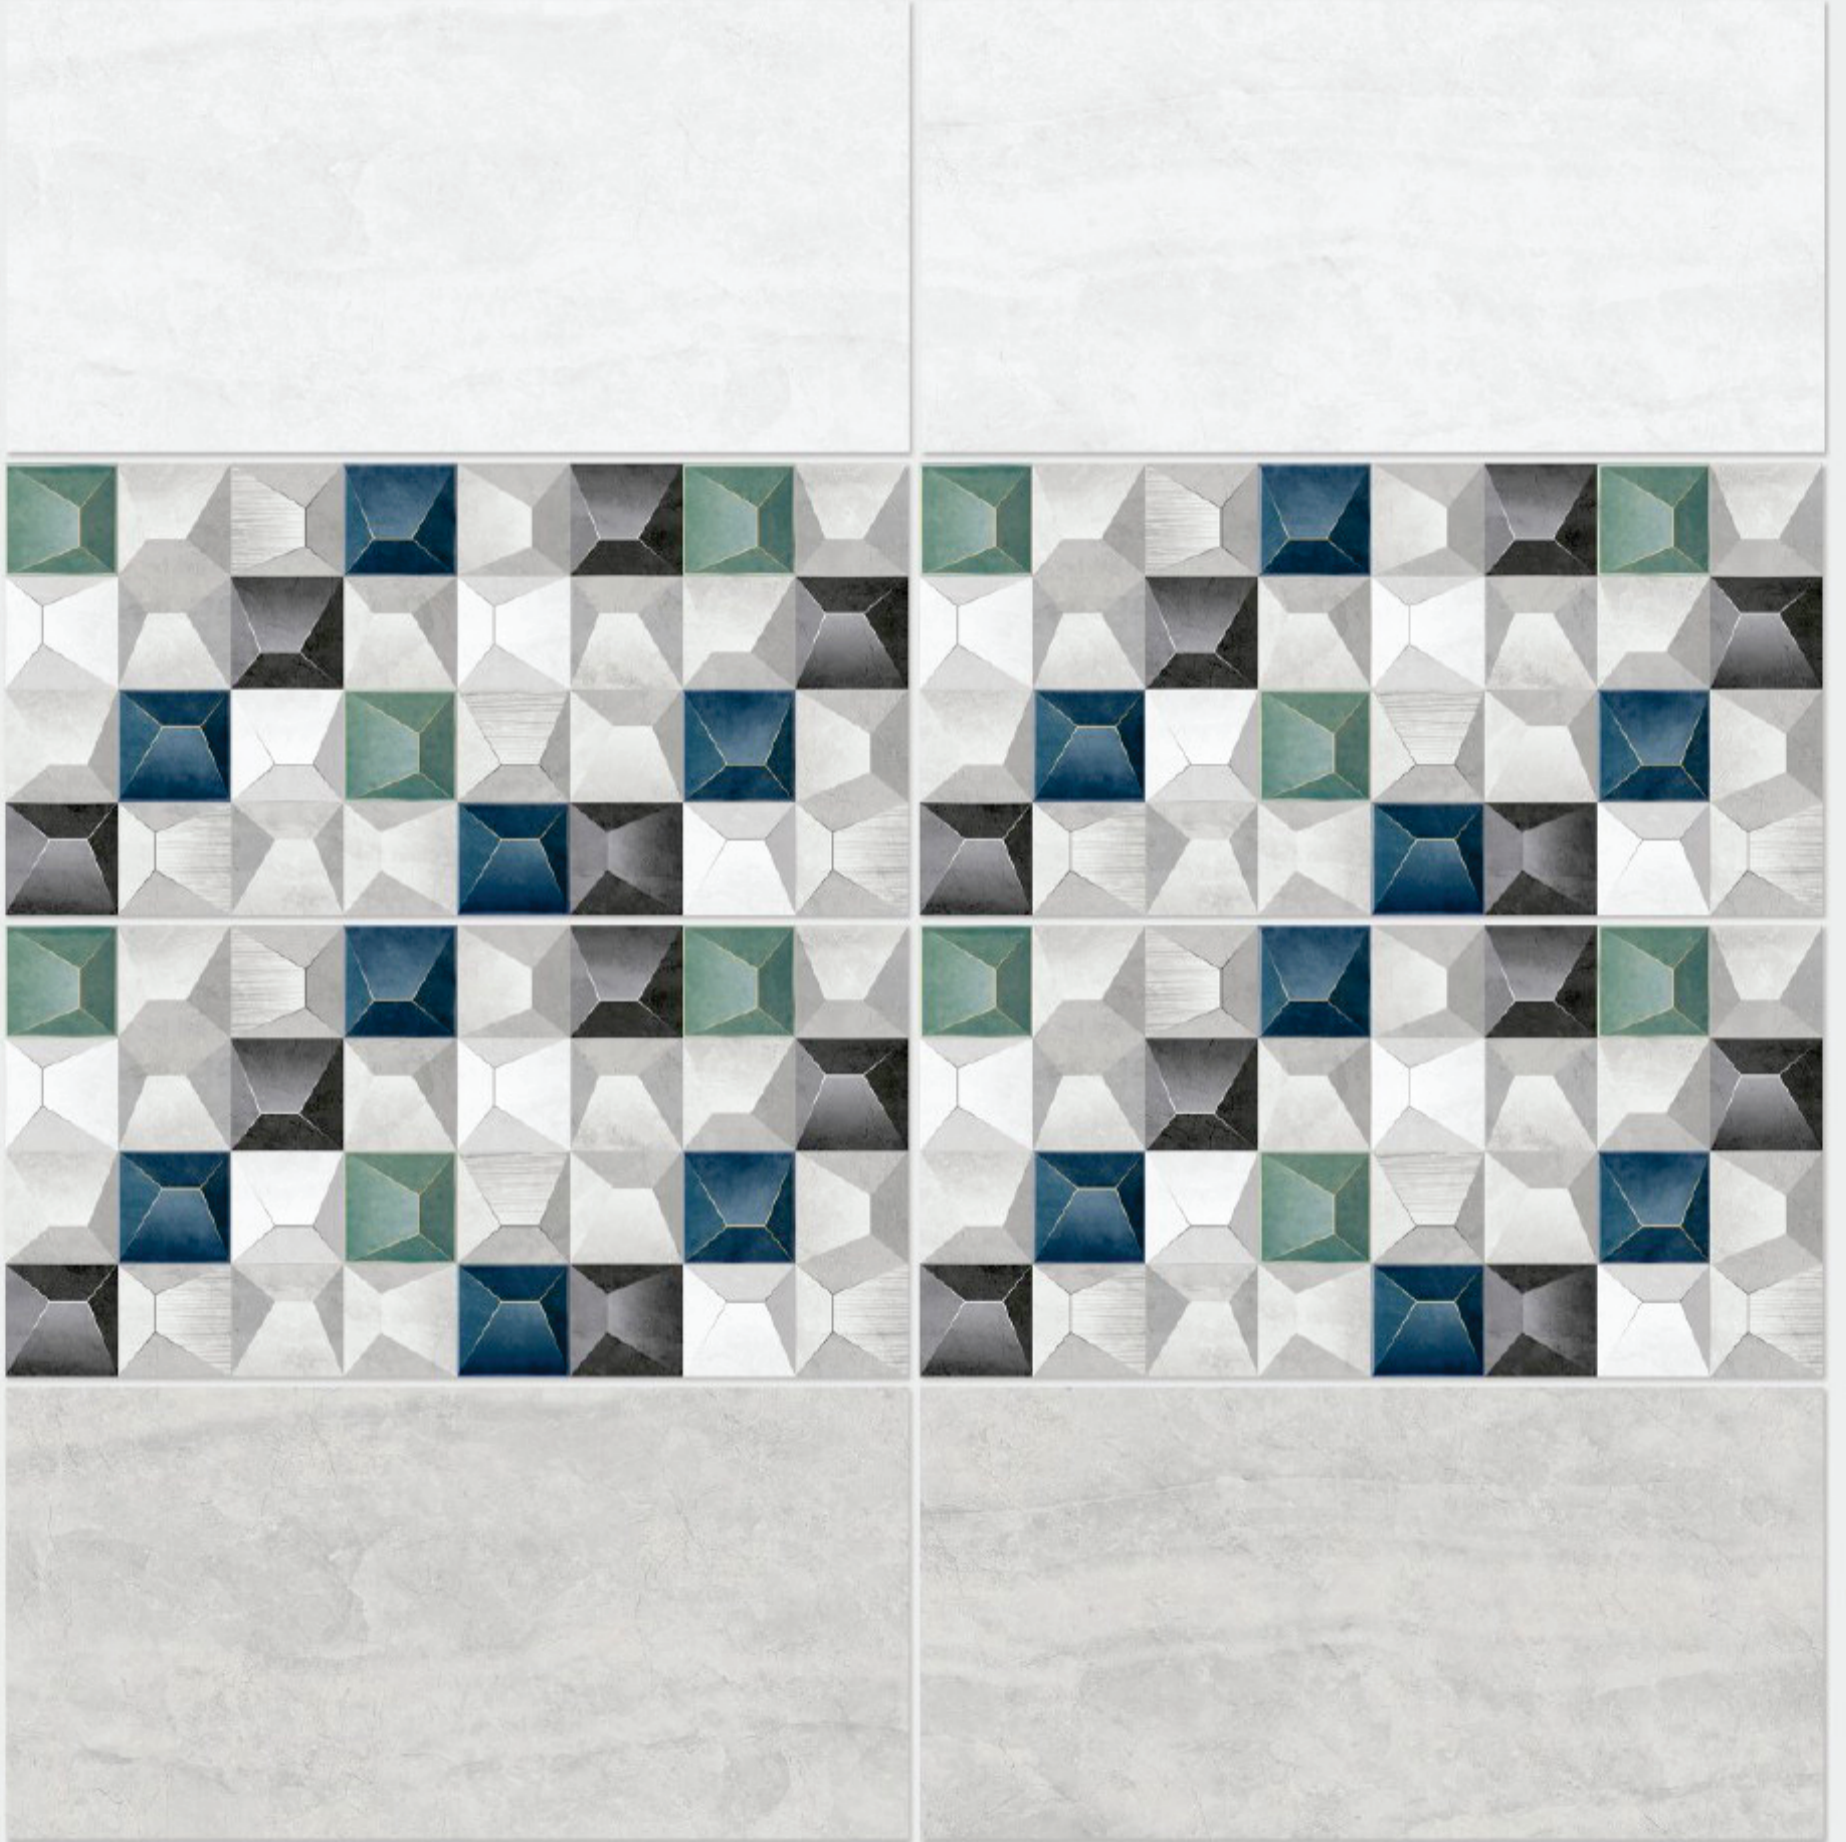

1074 D

Tile Shown
1074