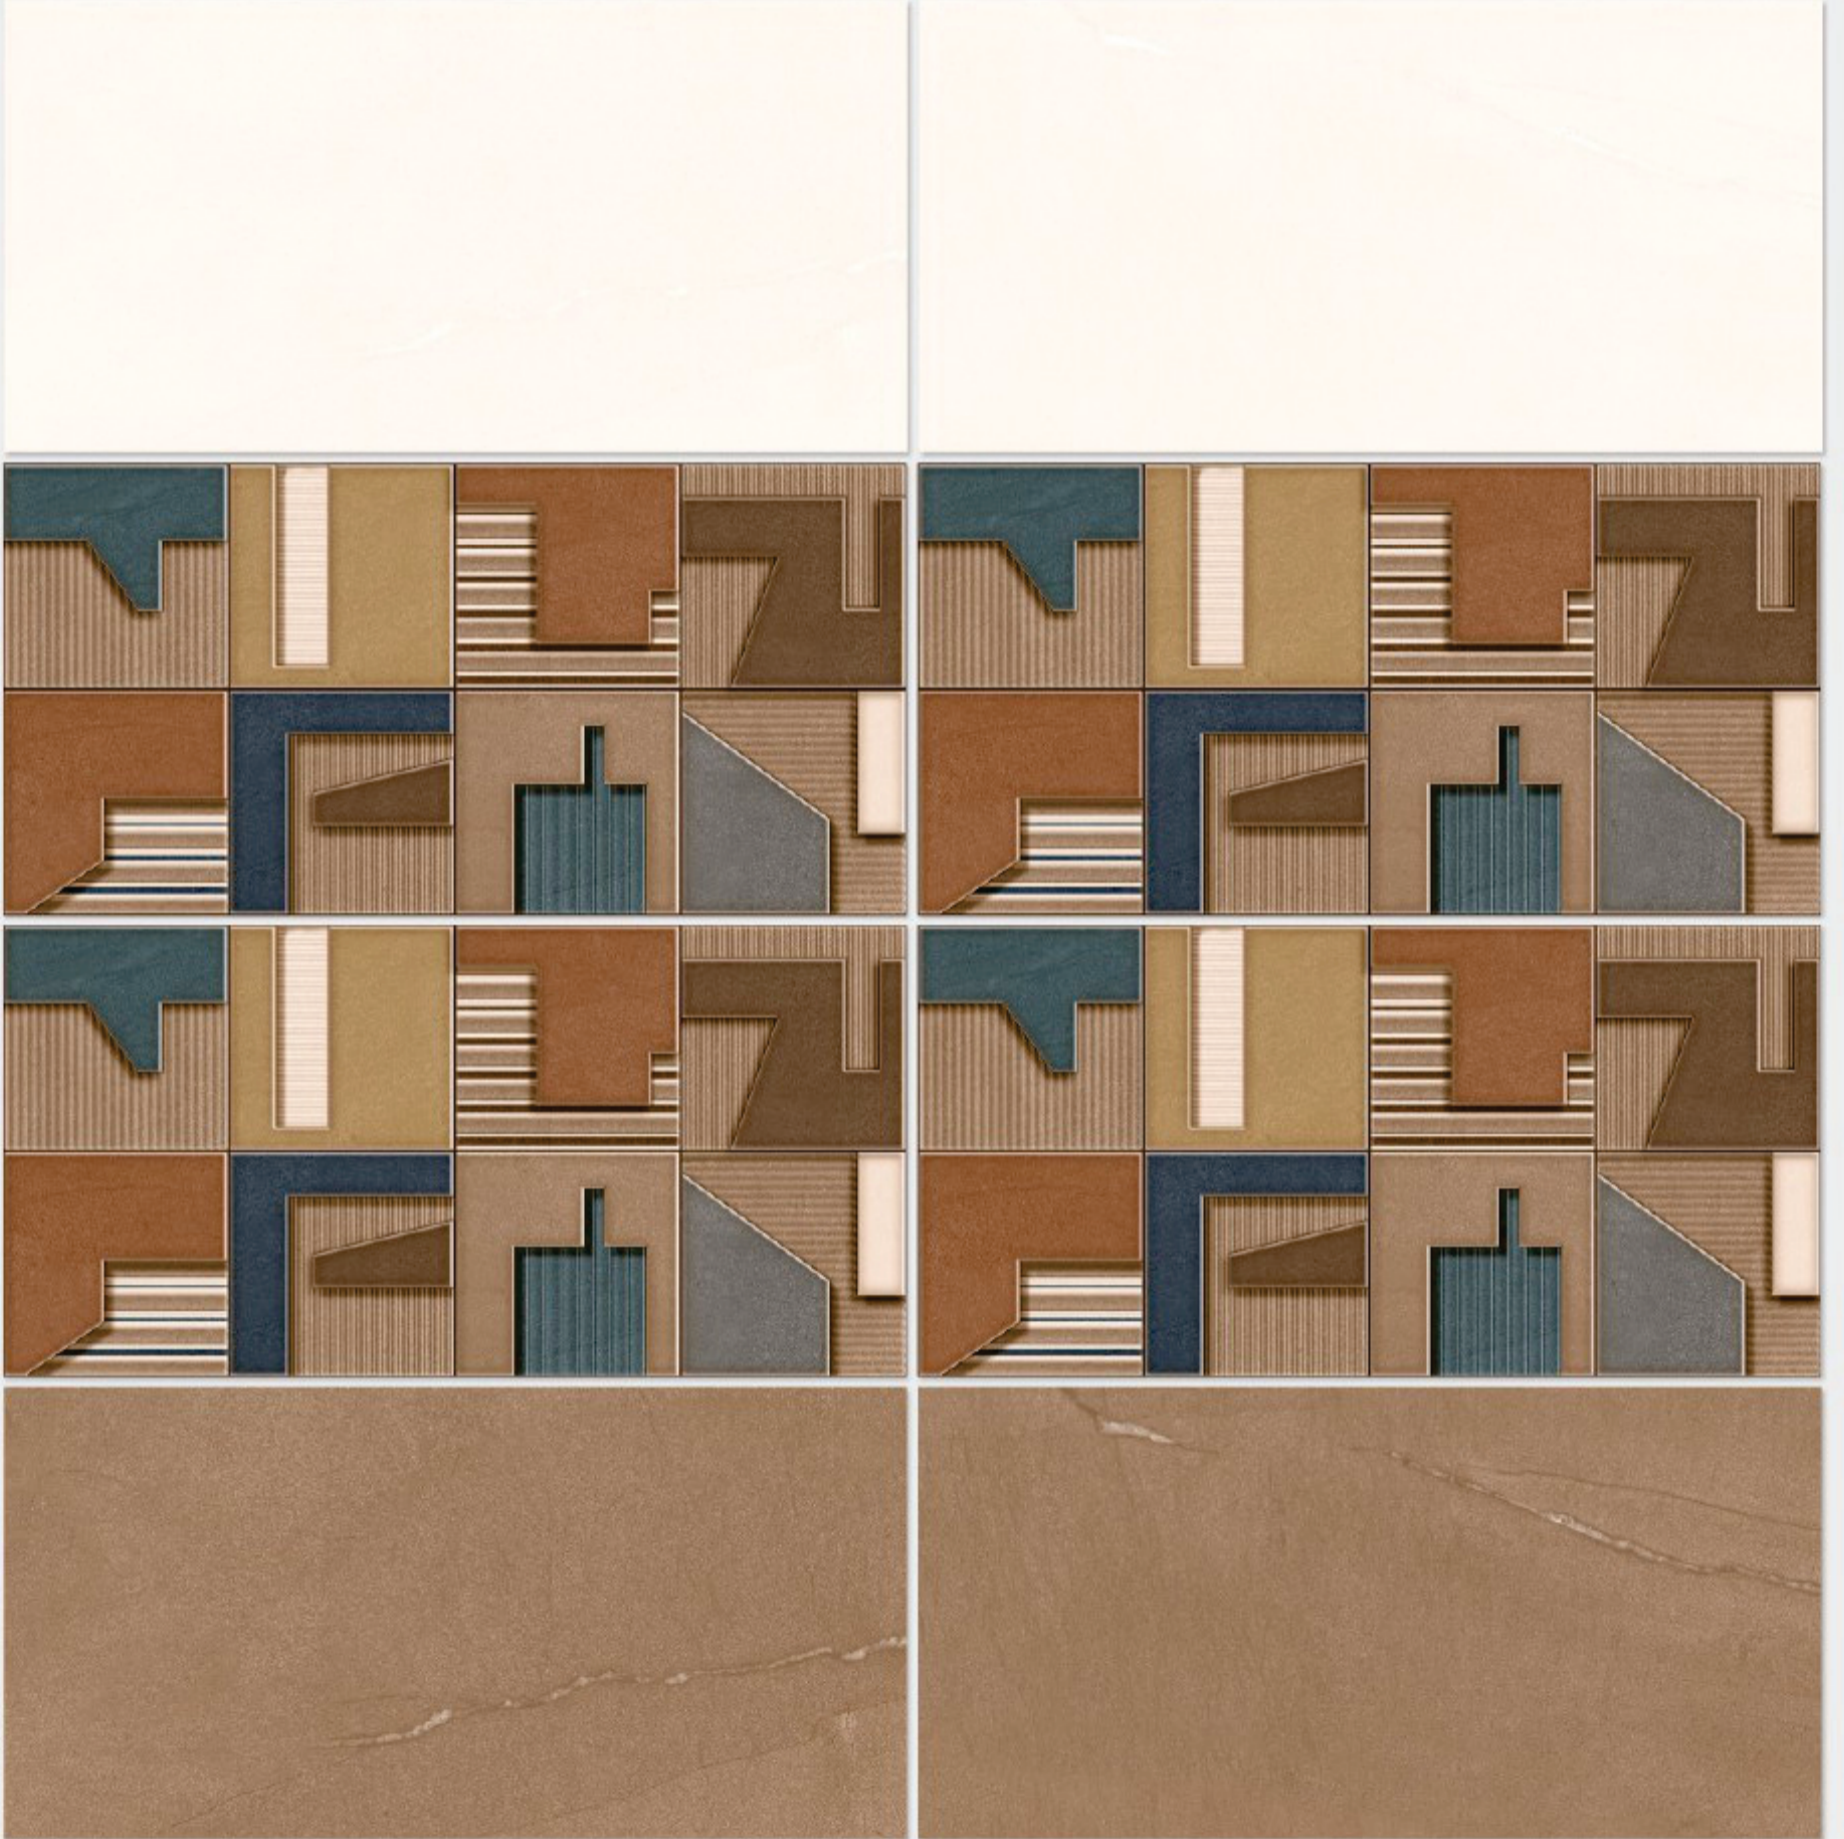

1065 D

Tile Shown
1065