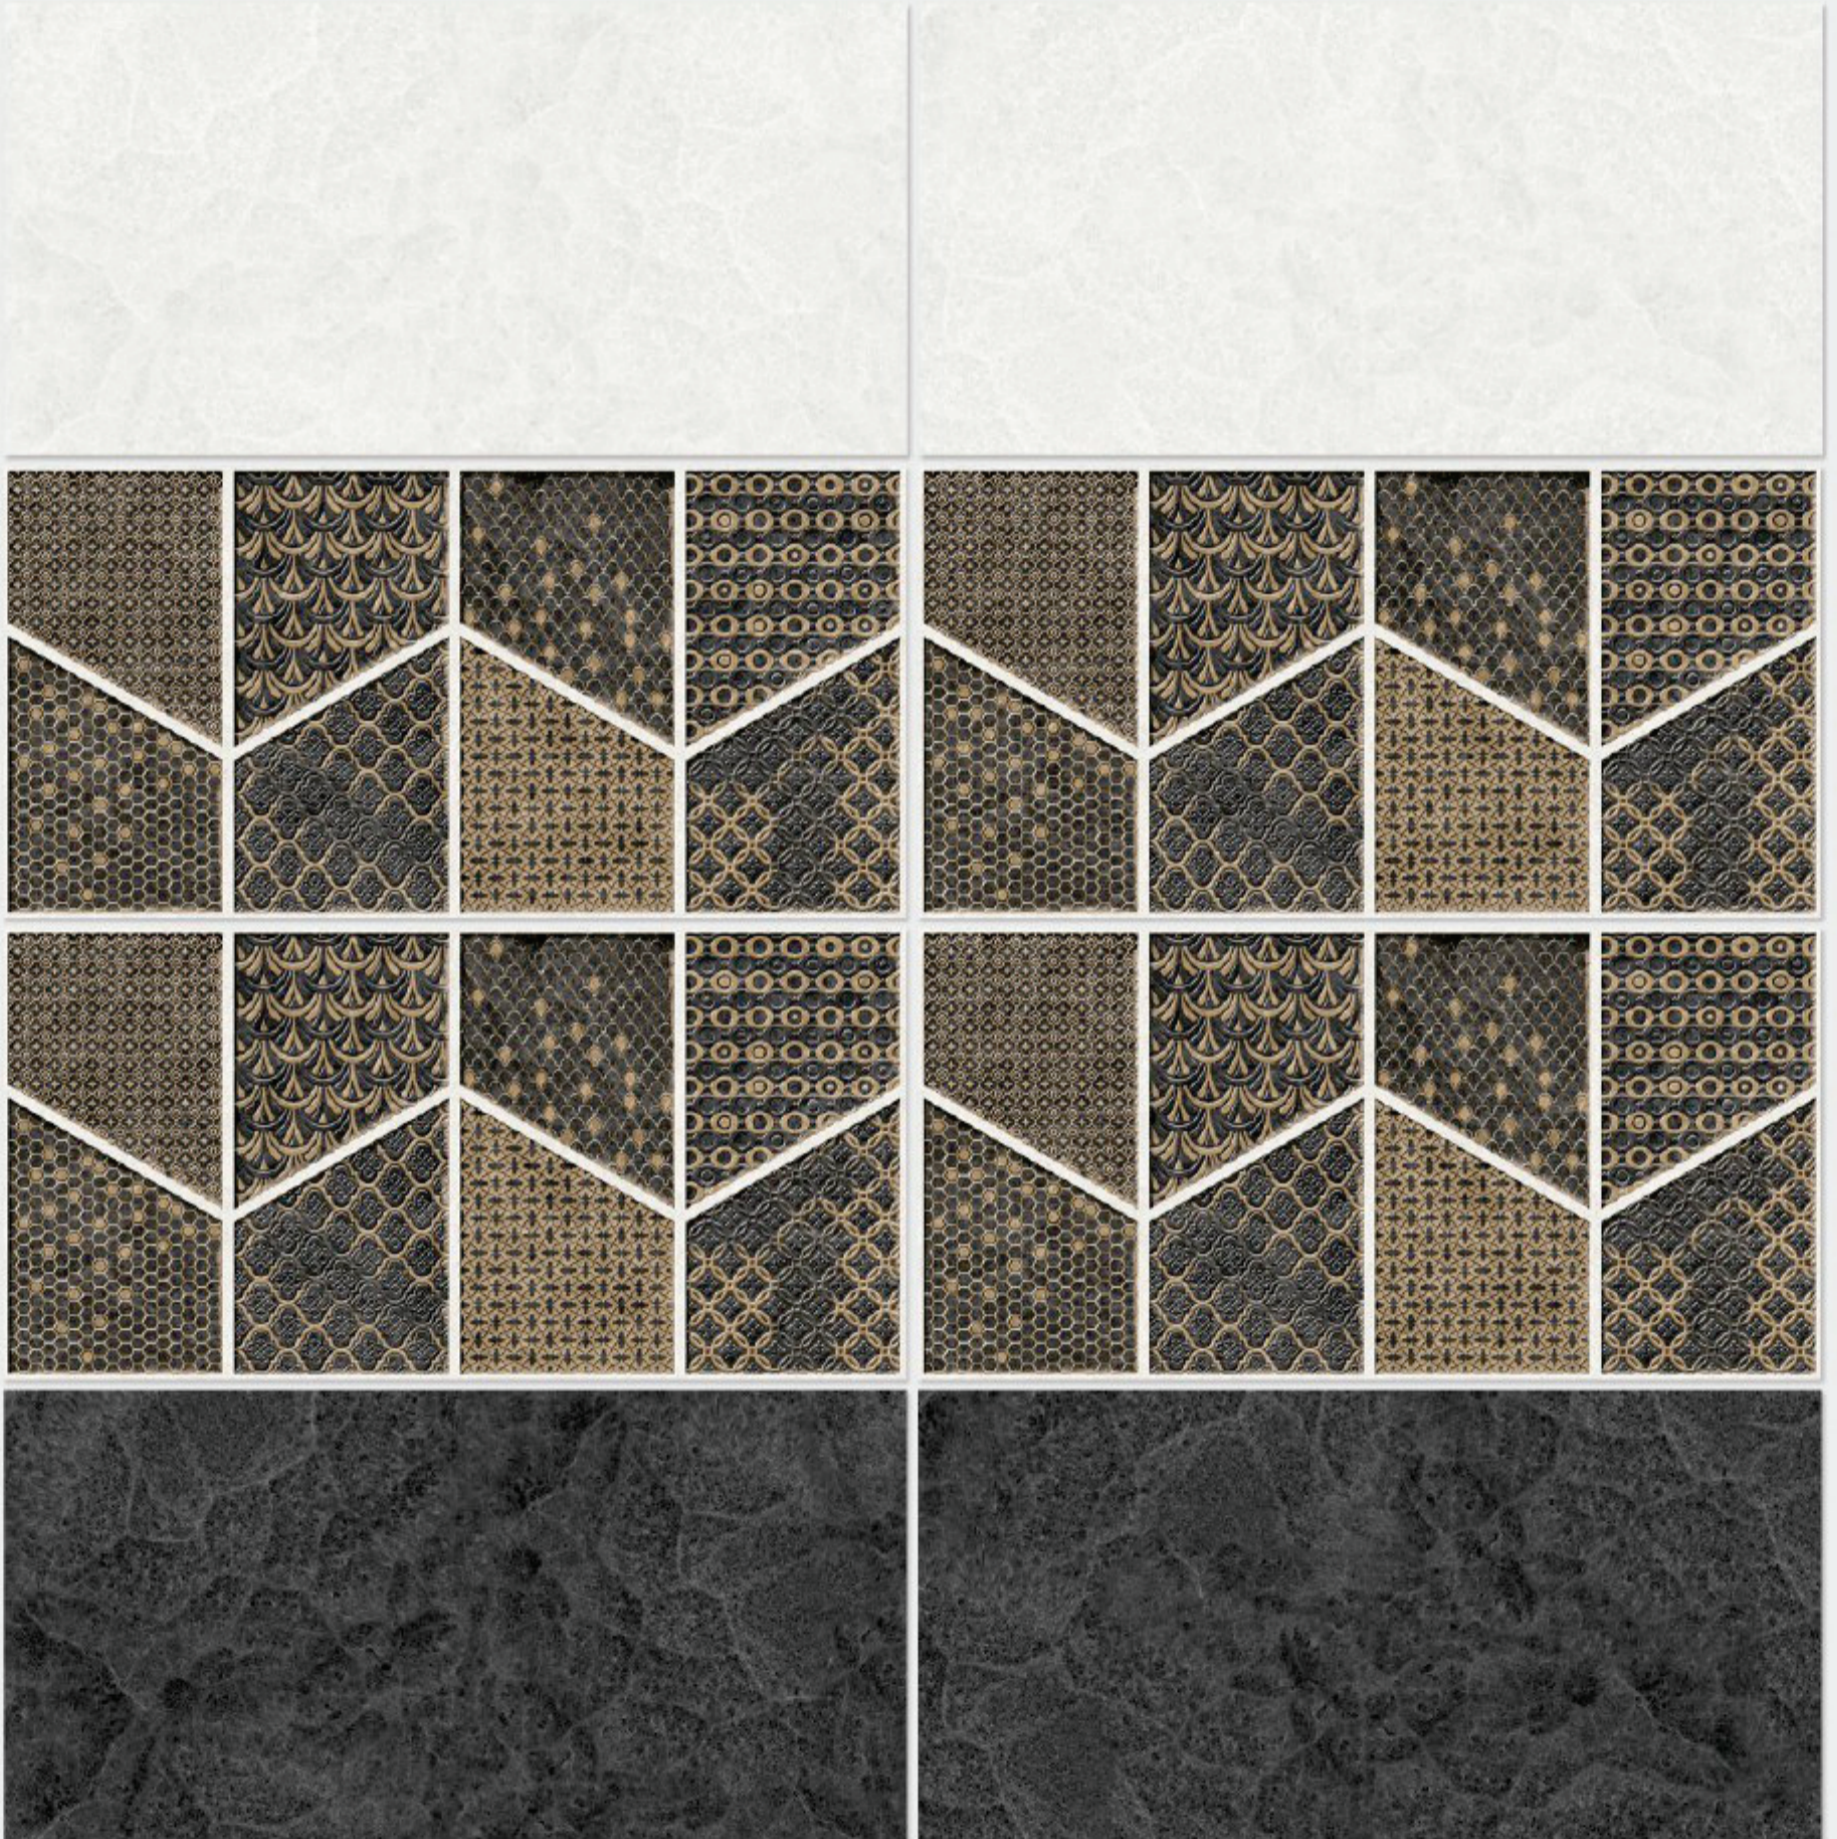

DIGITAL WALL TILES 300x600mm

Tile Shown
1074

resistant to salts | eco sustainable | fire proof | frost proof | random design

Finish: **Glossy**

1075 L

1075 HL 1

1075 D

DIGITAL WALL TILES 300x600mm