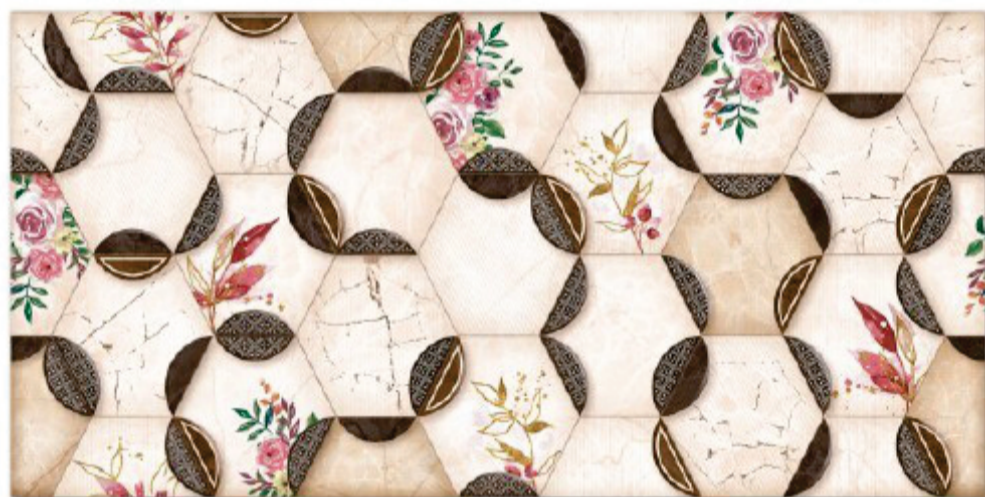

Tile Shown
1050

resistant to salts | eco sustainable | fire proof | frost proof | random design

Finish: **Glossy**

1051 L

1051 HL 1

1051 D

DIGITAL WALL TILES 300x600mm

Tile Shown
1051