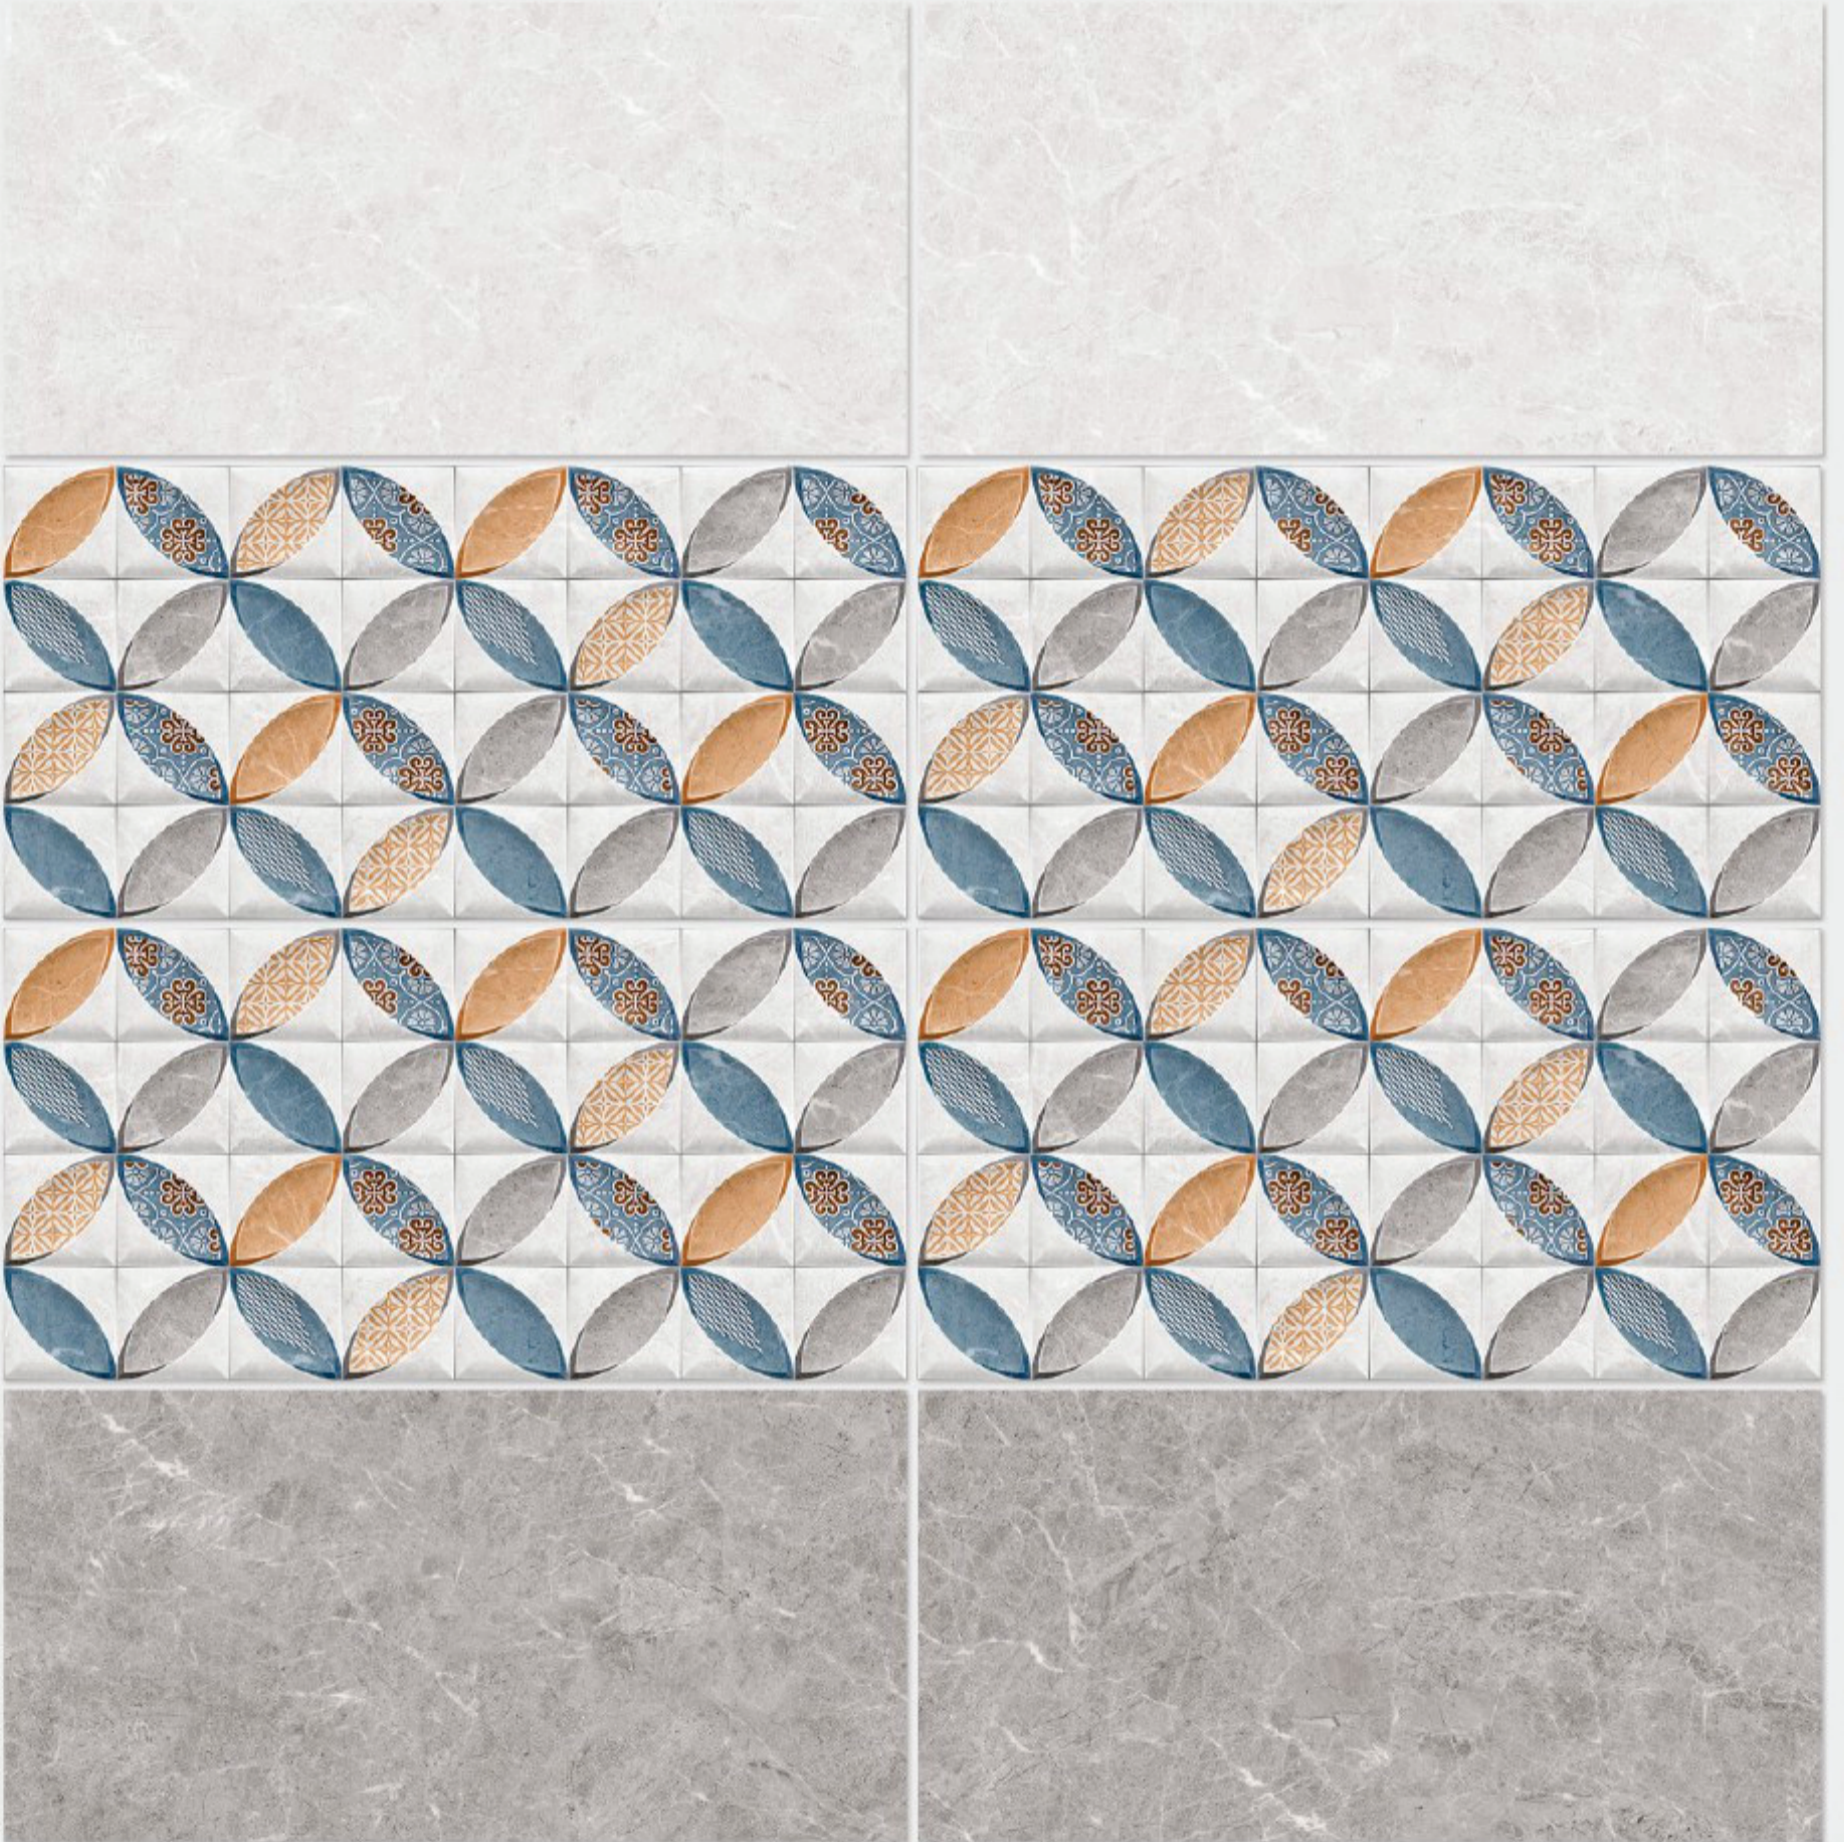

Tile Shown
1075

resistant to salts | eco sustainable | fire proof | frost proof | random design

Finish: **Glossy**

1076 L

1076 HL 1

1076 D

DIGITAL WALL TILES 300x600mm

Tile Shown
1076